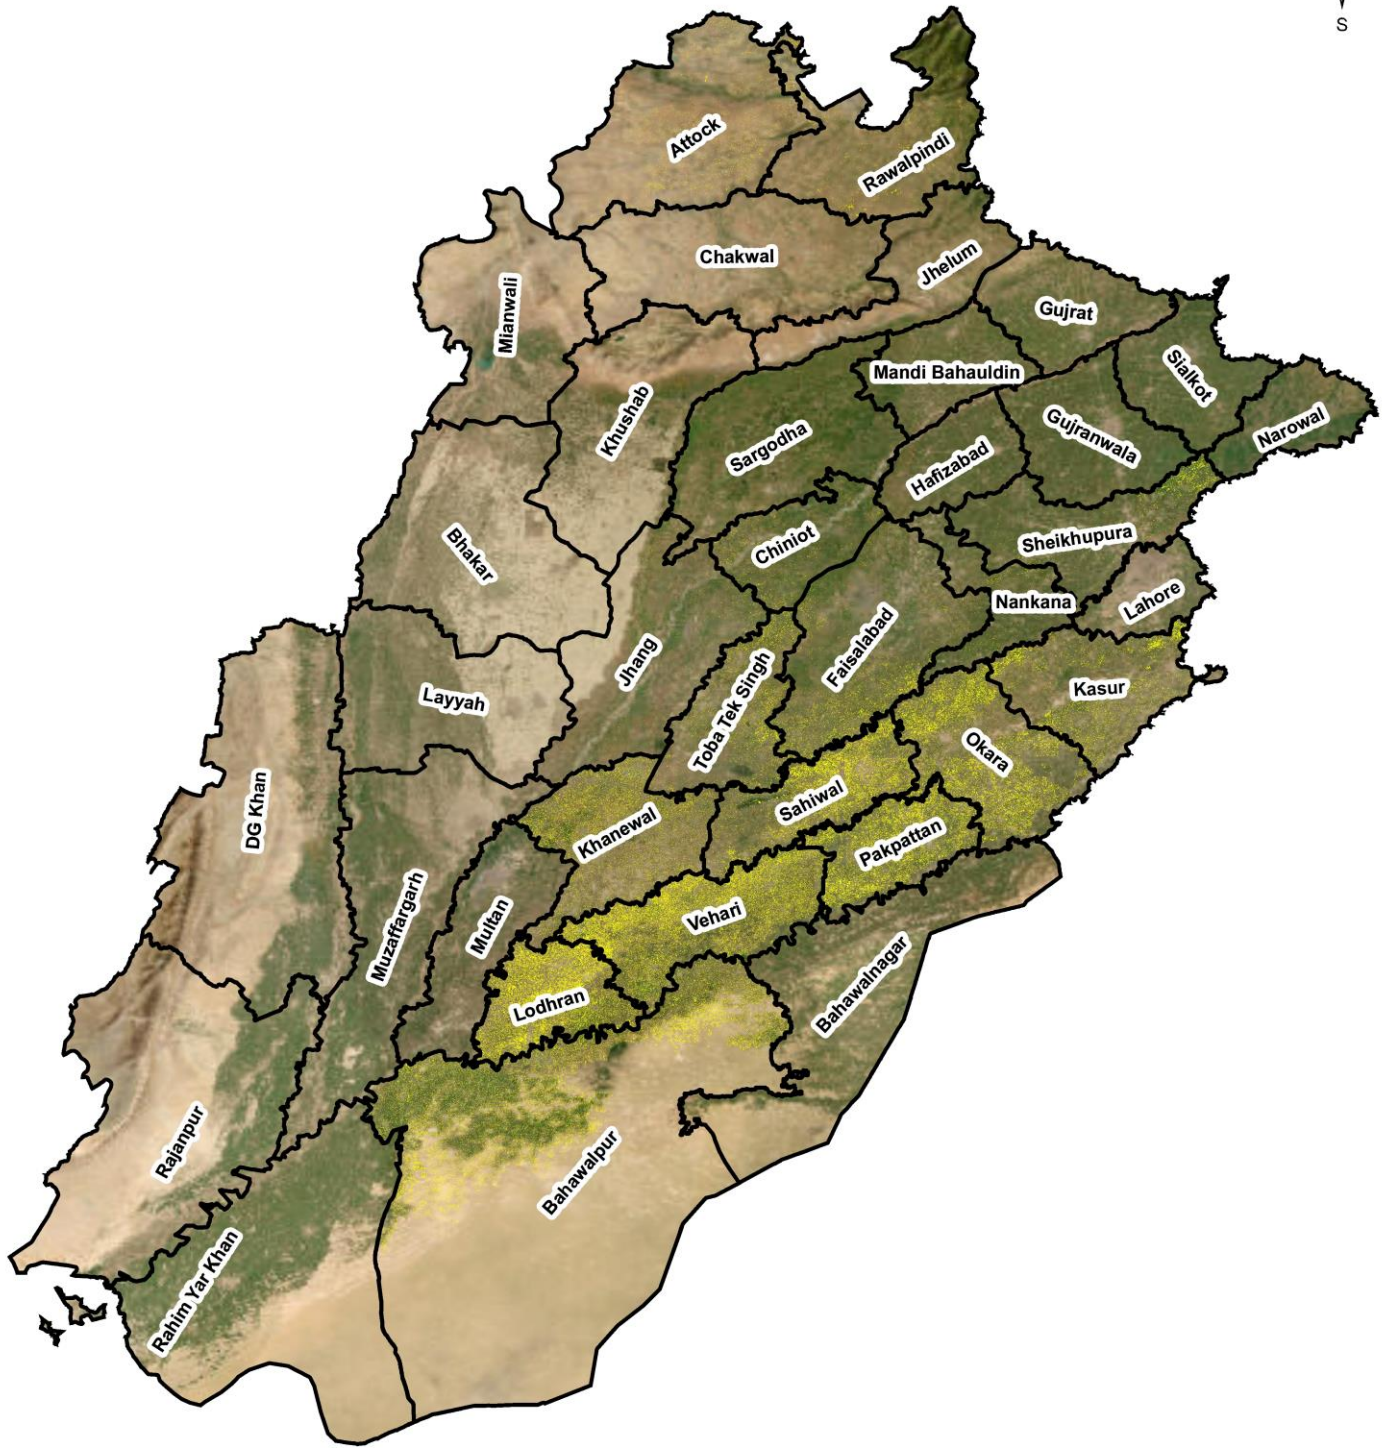

COTTON IN PUNJAB (2023-24)

Agriculture Department

(RS&GIS Section, Crop Reporting Service, Punjab)

Legend

- District Boundary
- Cotton

RICE IN PUNJAB (2023-24)

Agriculture Department

(RS&GIS Section, Crop Reporting Service, Punjab)

Legend

-  District Boundary
-  Rice

SUGARCANE IN PUNJAB (2023-24)

Agriculture Department
(RS&GIS Section, Crop Reporting Service, Punjab)

0 30 60 120 180 240
Kilometers

Legend

-  District Boundary
-  Sugarcane

MAIZE IN PUNJAB (2023-24)

Agriculture Department

(RS&GIS Section, Crop Reporting Service, Punjab)

Legend

- District Boundary
- Maize