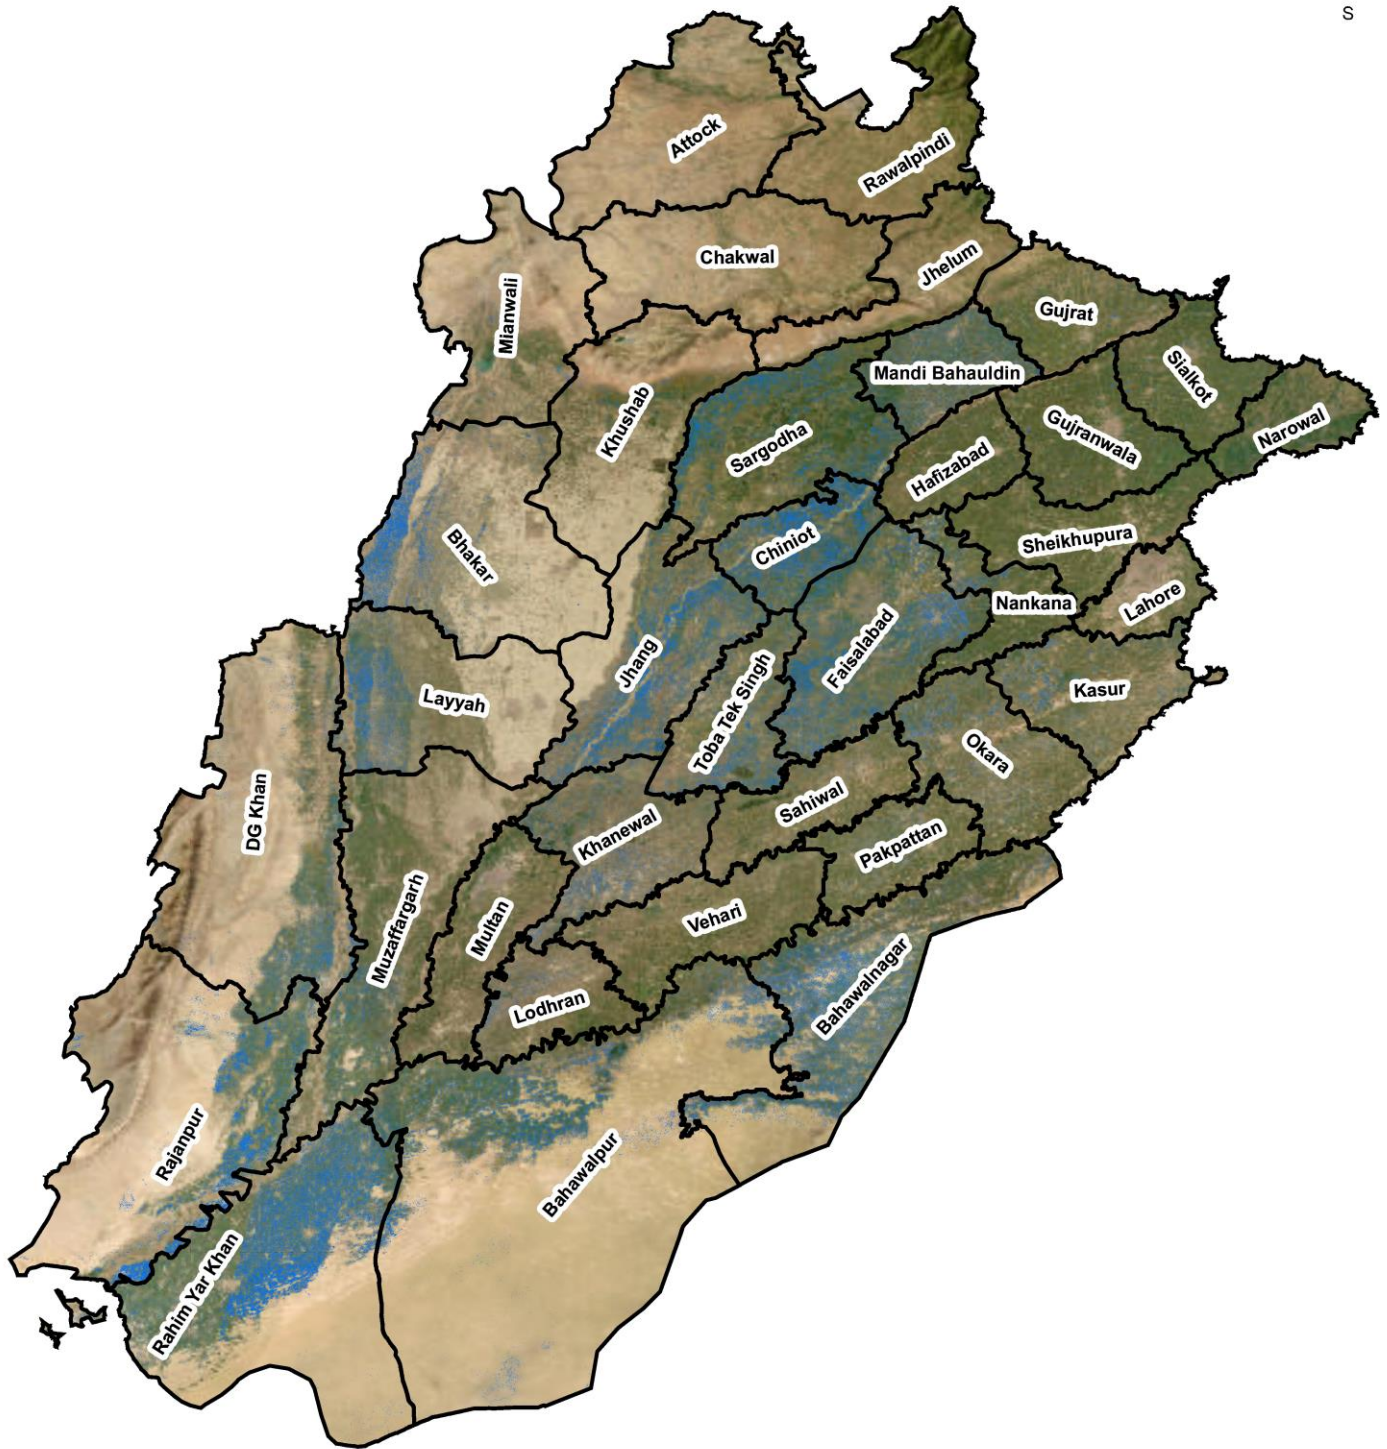

COTTON IN PUNJAB (2023-24)

Agriculture Department

(RS&GIS Section, Crop Reporting Service, Punjab)

Legend

- District Boundary
- Cotton

RICE IN PUNJAB (2023-24)

Agriculture Department

(RS&GIS Section, Crop Reporting Service, Punjab)

Legend

-  District Boundary
-  Rice

SUGARCANE IN PUNJAB (2023-24)

Agriculture Department
(RS&GIS Section, Crop Reporting Service, Punjab)

0 30 60 120 180 240
Kilometers

Legend

-  District Boundary
-  Sugarcane

MAIZE IN PUNJAB (2023-24)

Agriculture Department

(RS&GIS Section, Crop Reporting Service, Punjab)

Legend

- District Boundary
- Maize