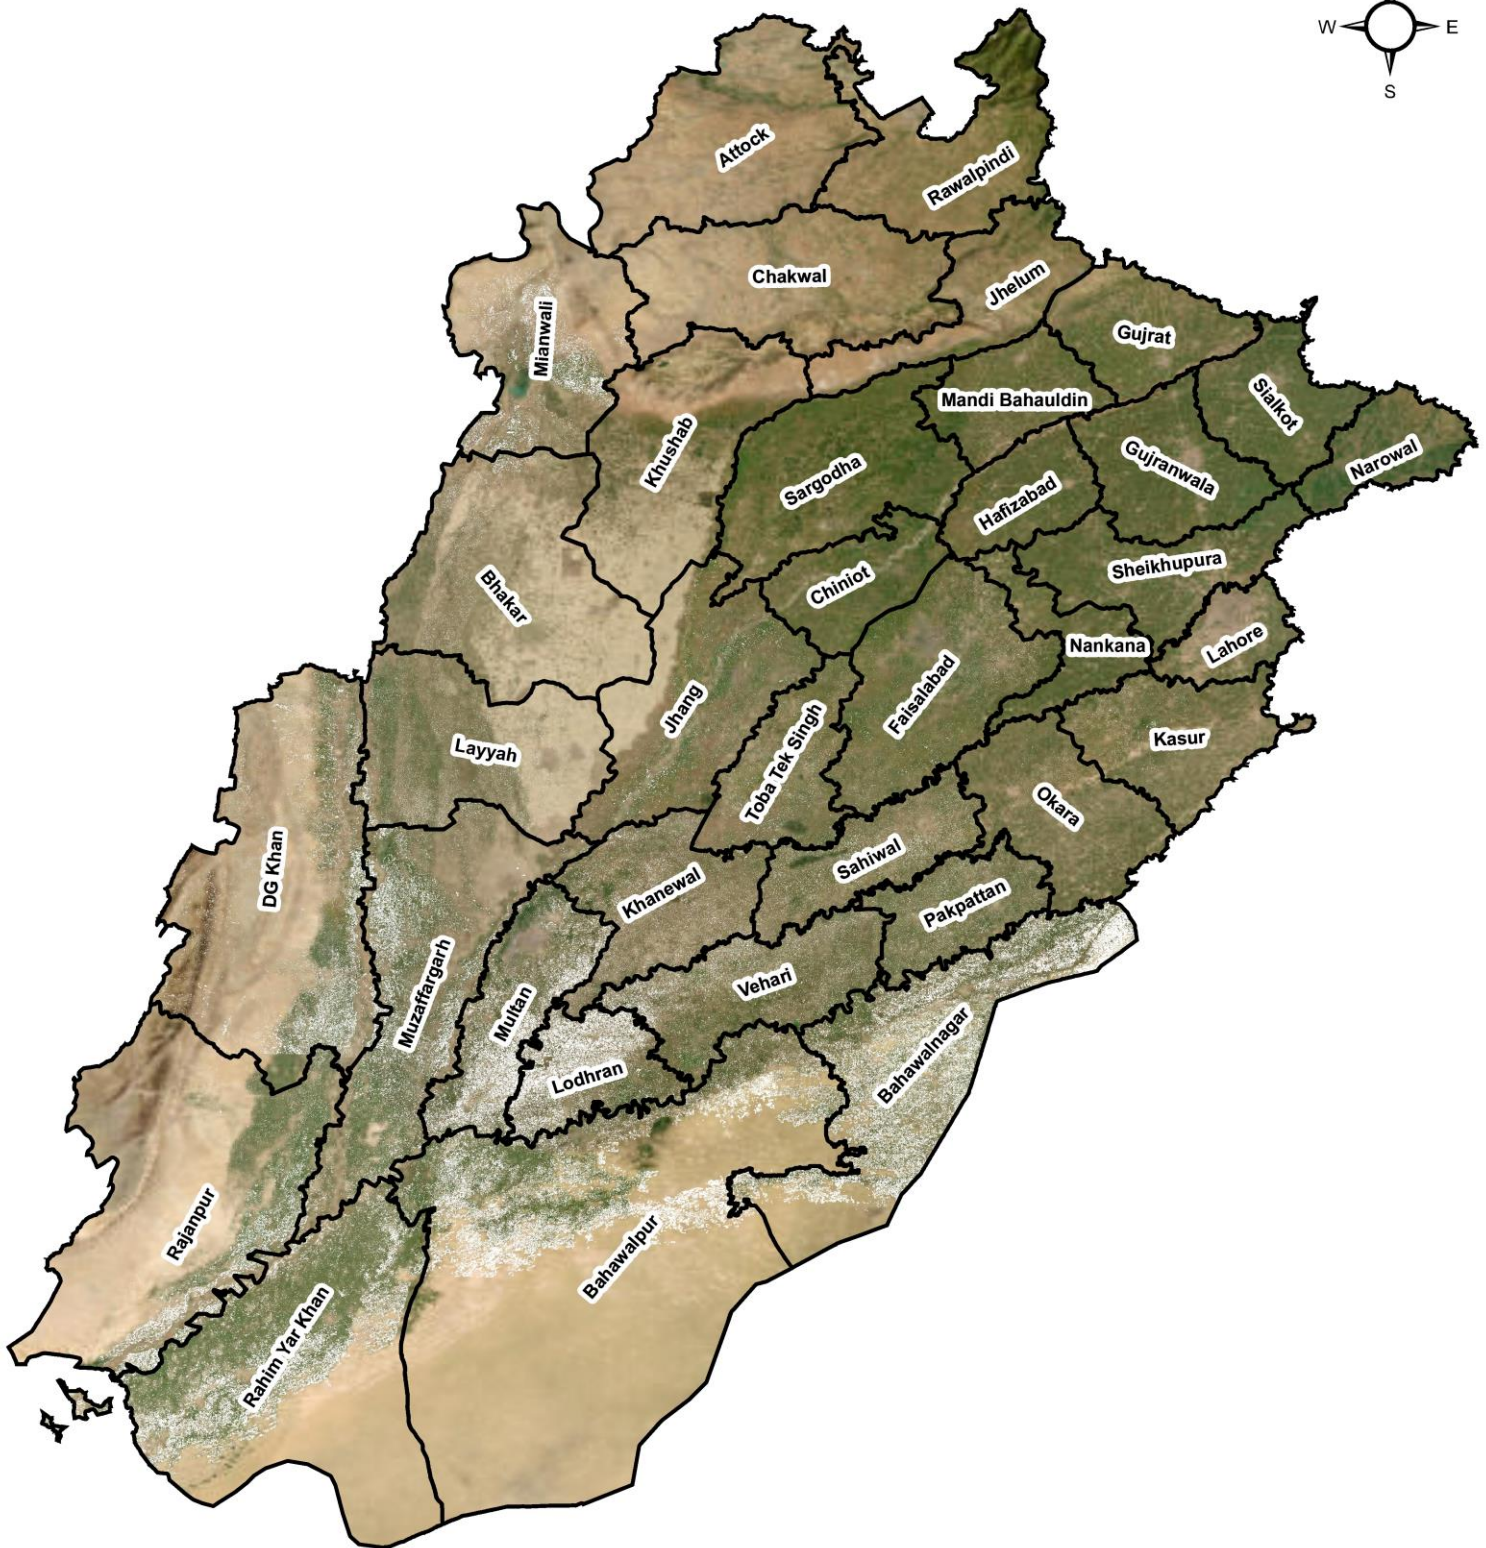

COTTON IN PUNJAB (2023-24)

Agriculture Department

(RS&GIS Section, Crop Reporting Service, Punjab)

Legend

- District Boundary
- Cotton

RICE IN PUNJAB (2023-24)

Agriculture Department

(RS&GIS Section, Crop Reporting Service, Punjab)

Legend

-  District Boundary
-  Rice

SUGARCANE IN PUNJAB (2023-24)

Agriculture Department
(RS&GIS Section, Crop Reporting Service, Punjab)

0 30 60 120 180 240
Kilometers

Legend

-  District Boundary
-  Sugarcane

MAIZE IN PUNJAB (2023-24)

Agriculture Department

(RS&GIS Section, Crop Reporting Service, Punjab)

Legend

- District Boundary
- Maize