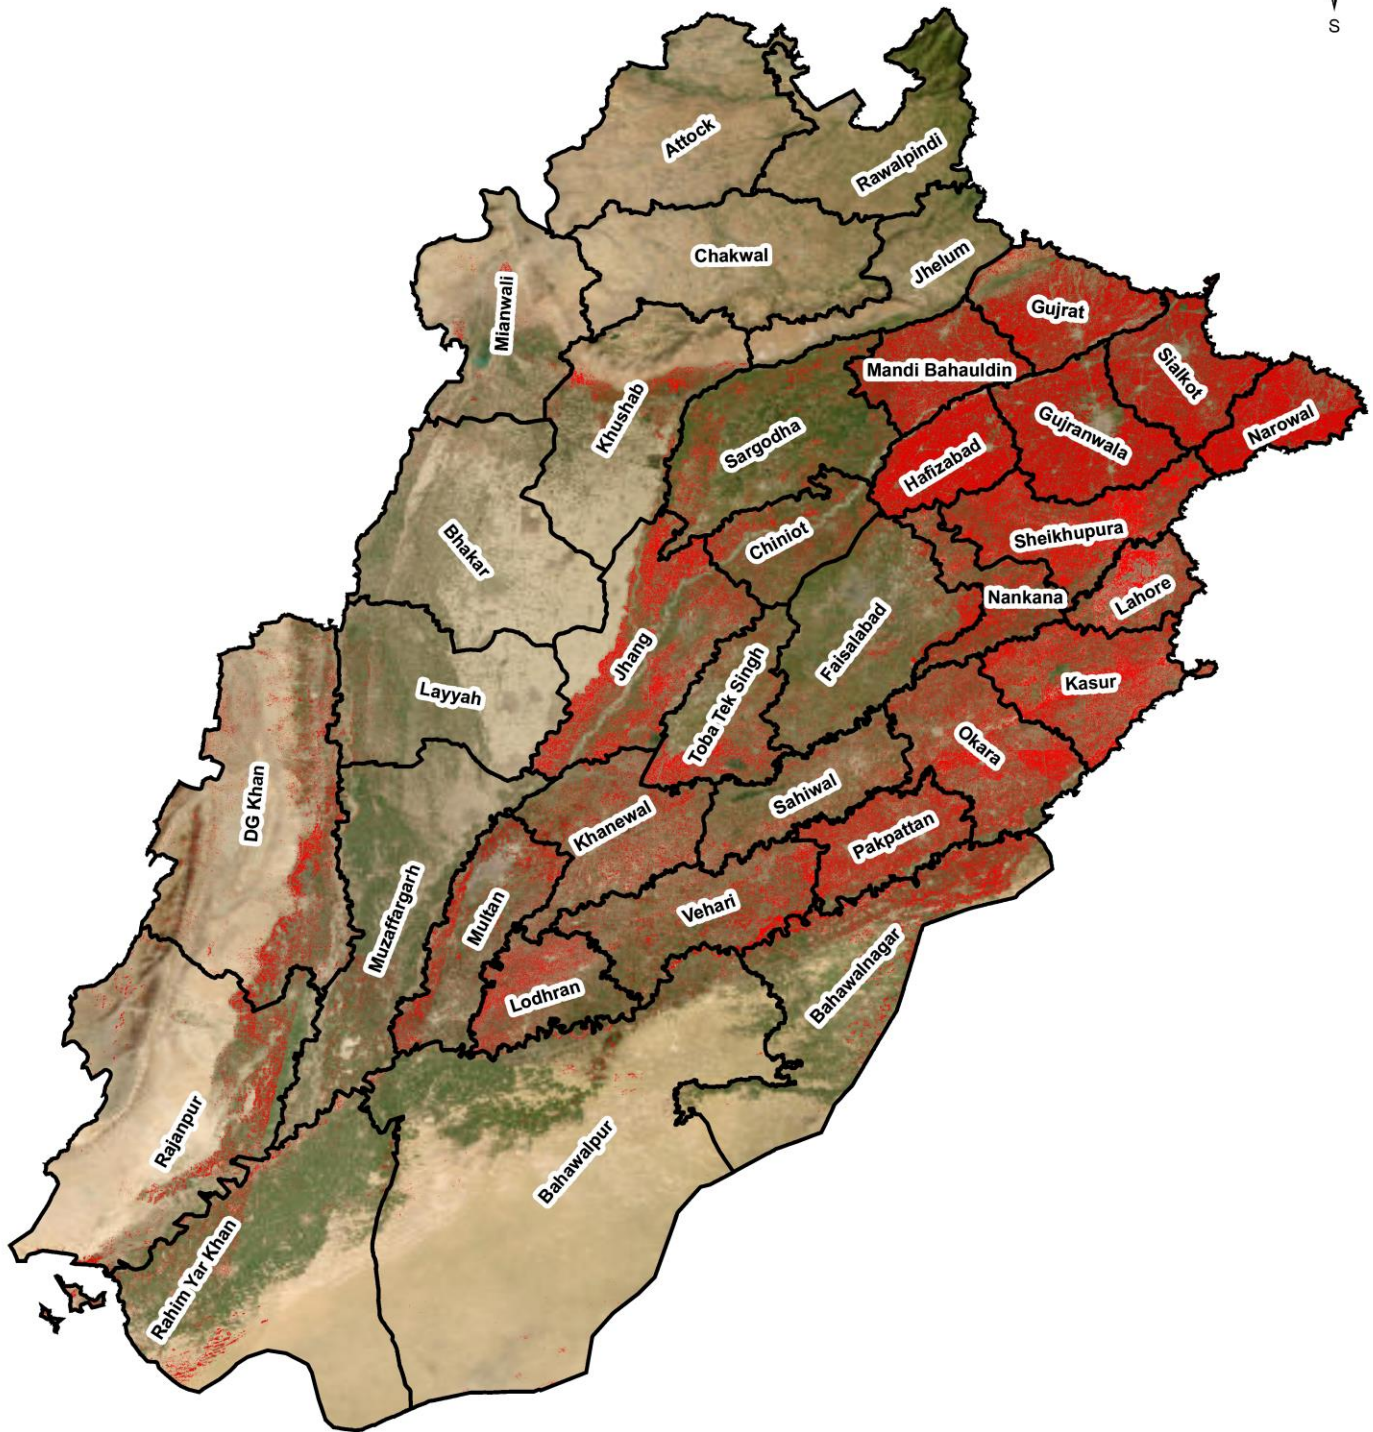

COTTON IN PUNJAB (2023-24)

Agriculture Department

(RS&GIS Section, Crop Reporting Service, Punjab)

Legend

- District Boundary
- Cotton

RICE IN PUNJAB (2023-24)

Agriculture Department

(RS&GIS Section, Crop Reporting Service, Punjab)

Legend

-  District Boundary
-  Rice

SUGARCANE IN PUNJAB (2023-24)

Agriculture Department
(RS&GIS Section, Crop Reporting Service, Punjab)

0 30 60 120 180 240
Kilometers

Legend

-  District Boundary
-  Sugarcane

MAIZE IN PUNJAB (2023-24)

Agriculture Department

(RS&GIS Section, Crop Reporting Service, Punjab)

Legend

- District Boundary
- Maize