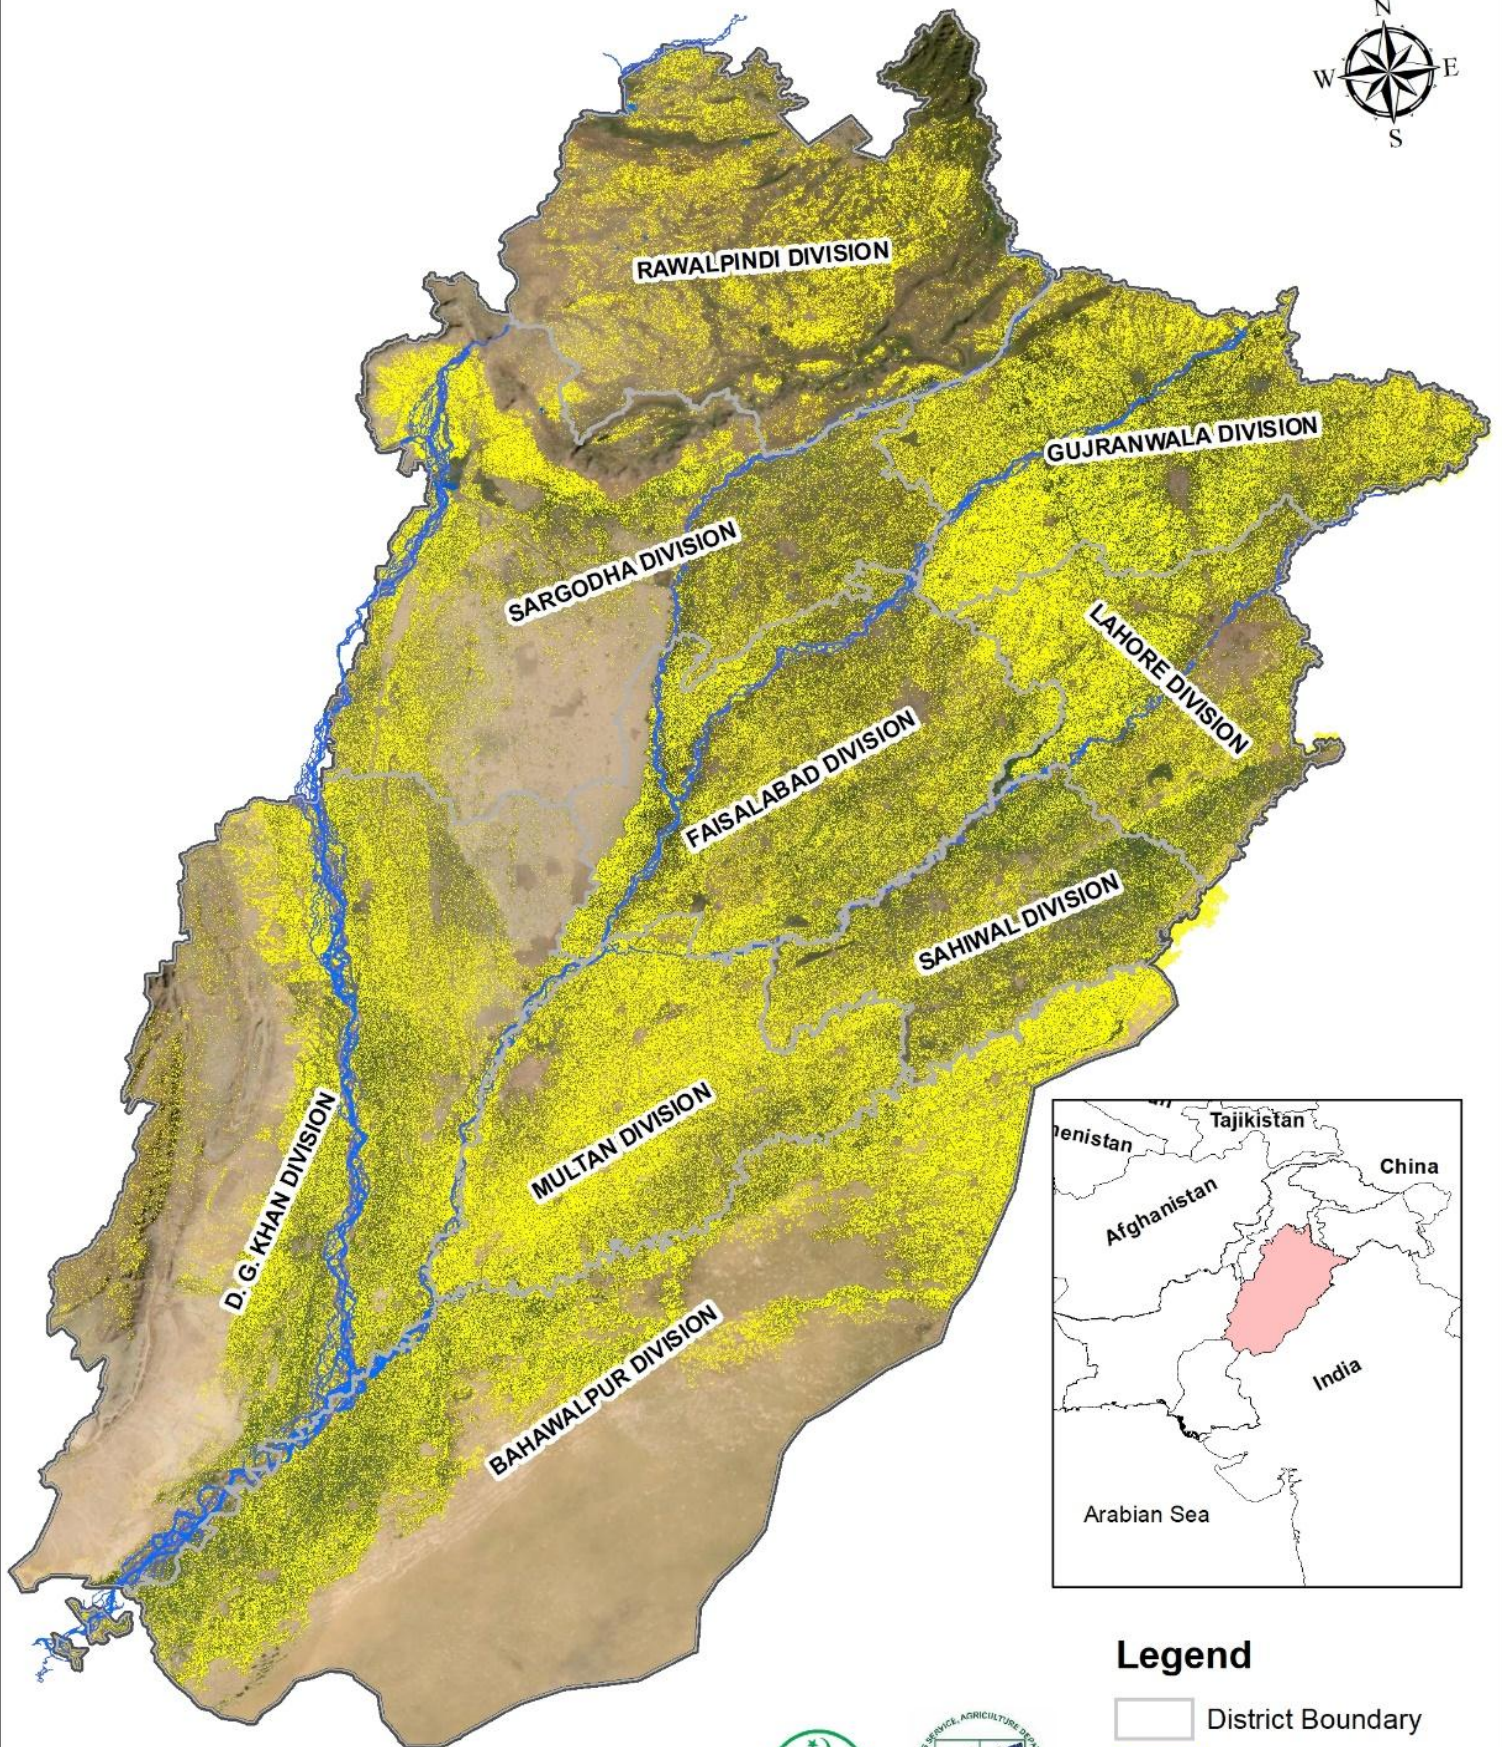

Wheat Rabi (2021-22) in Punjab

0 15 30 60 90 120 Miles

Legend

-  District Boundary
-  Wheat
-  Water Body