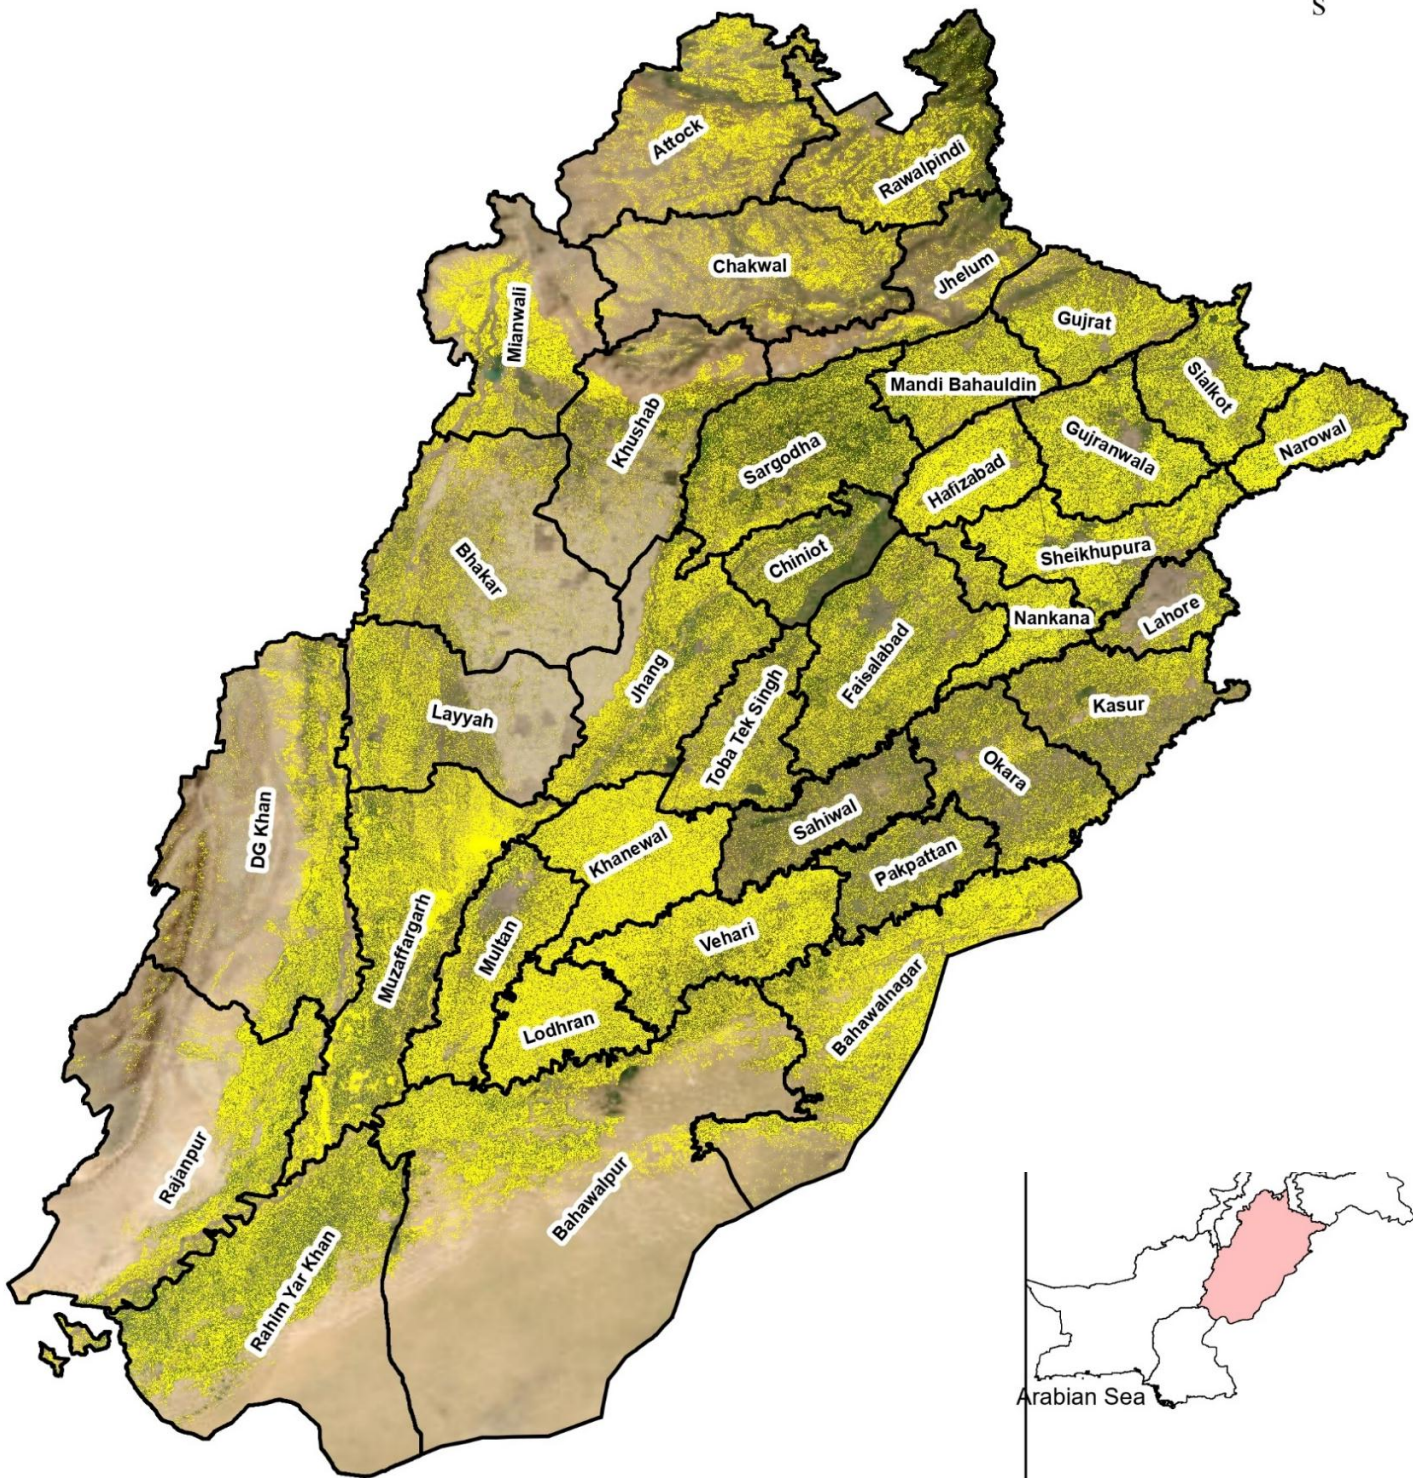

# Rabi Crops (2022-23) in Punjab

Arabian Sea

## Legend

- District Boundary
- Wheat
- Gram

0 15 30 60 90 120 Miles

# Wheat Rabi (2022-23) in Punjab

## Legend

-  District Boundary
-  Wheat