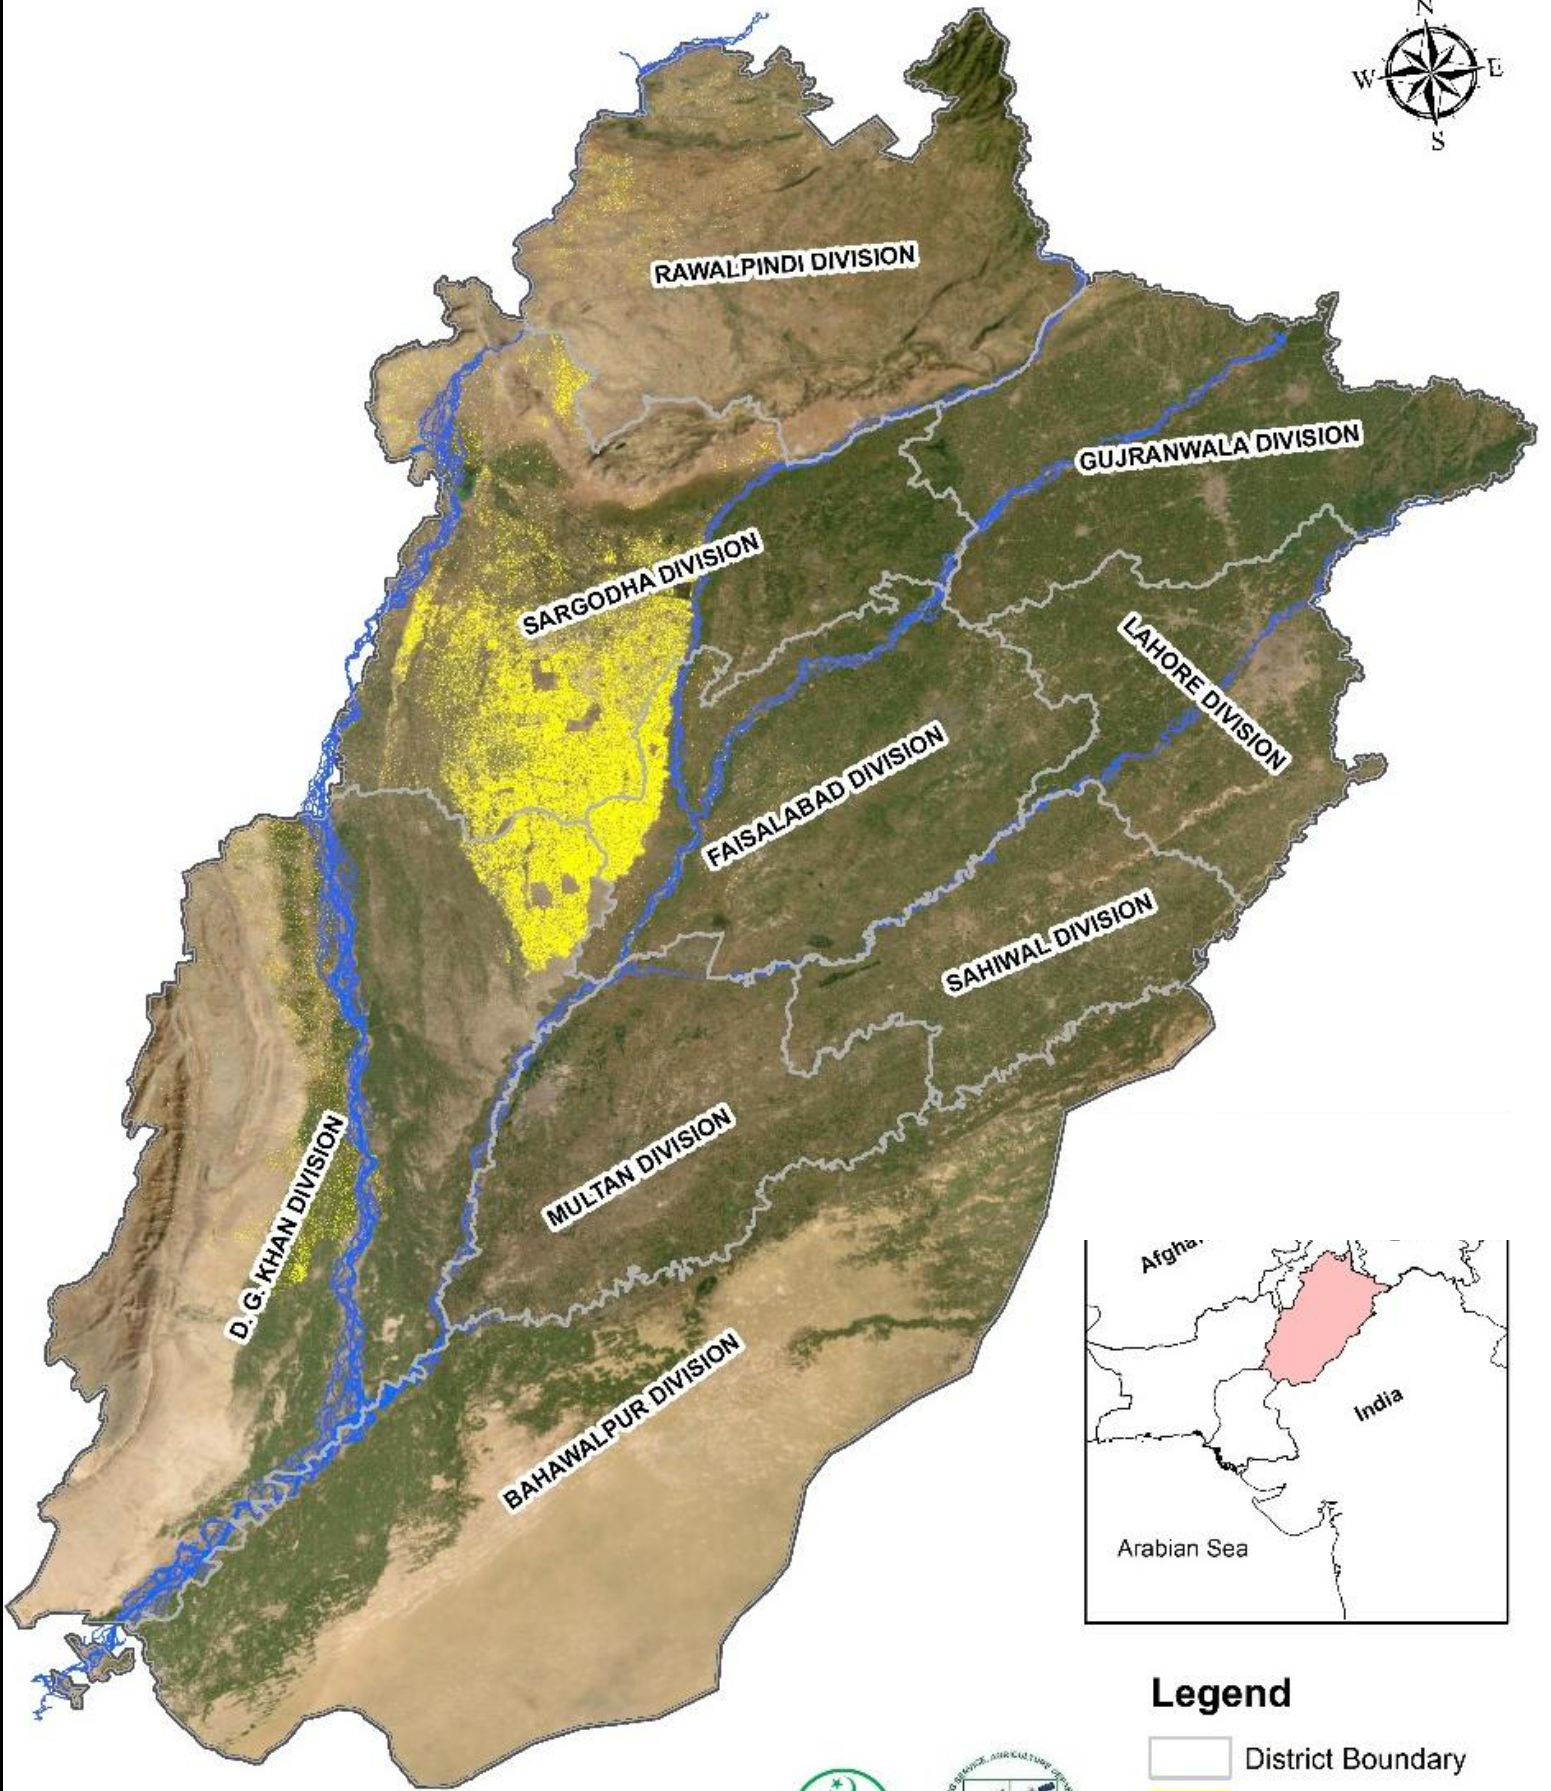

# Rabi Crops (2022-23) in Punjab

Arabian Sea

## Legend

- District Boundary
- Wheat
- Gram

0 15 30 60 90 120 Miles

## Legend

-  District Boundary
-  Wheat

## Legend

- District Boundary
- Gram
- Water Body

0 15 30 60 90 120 Miles