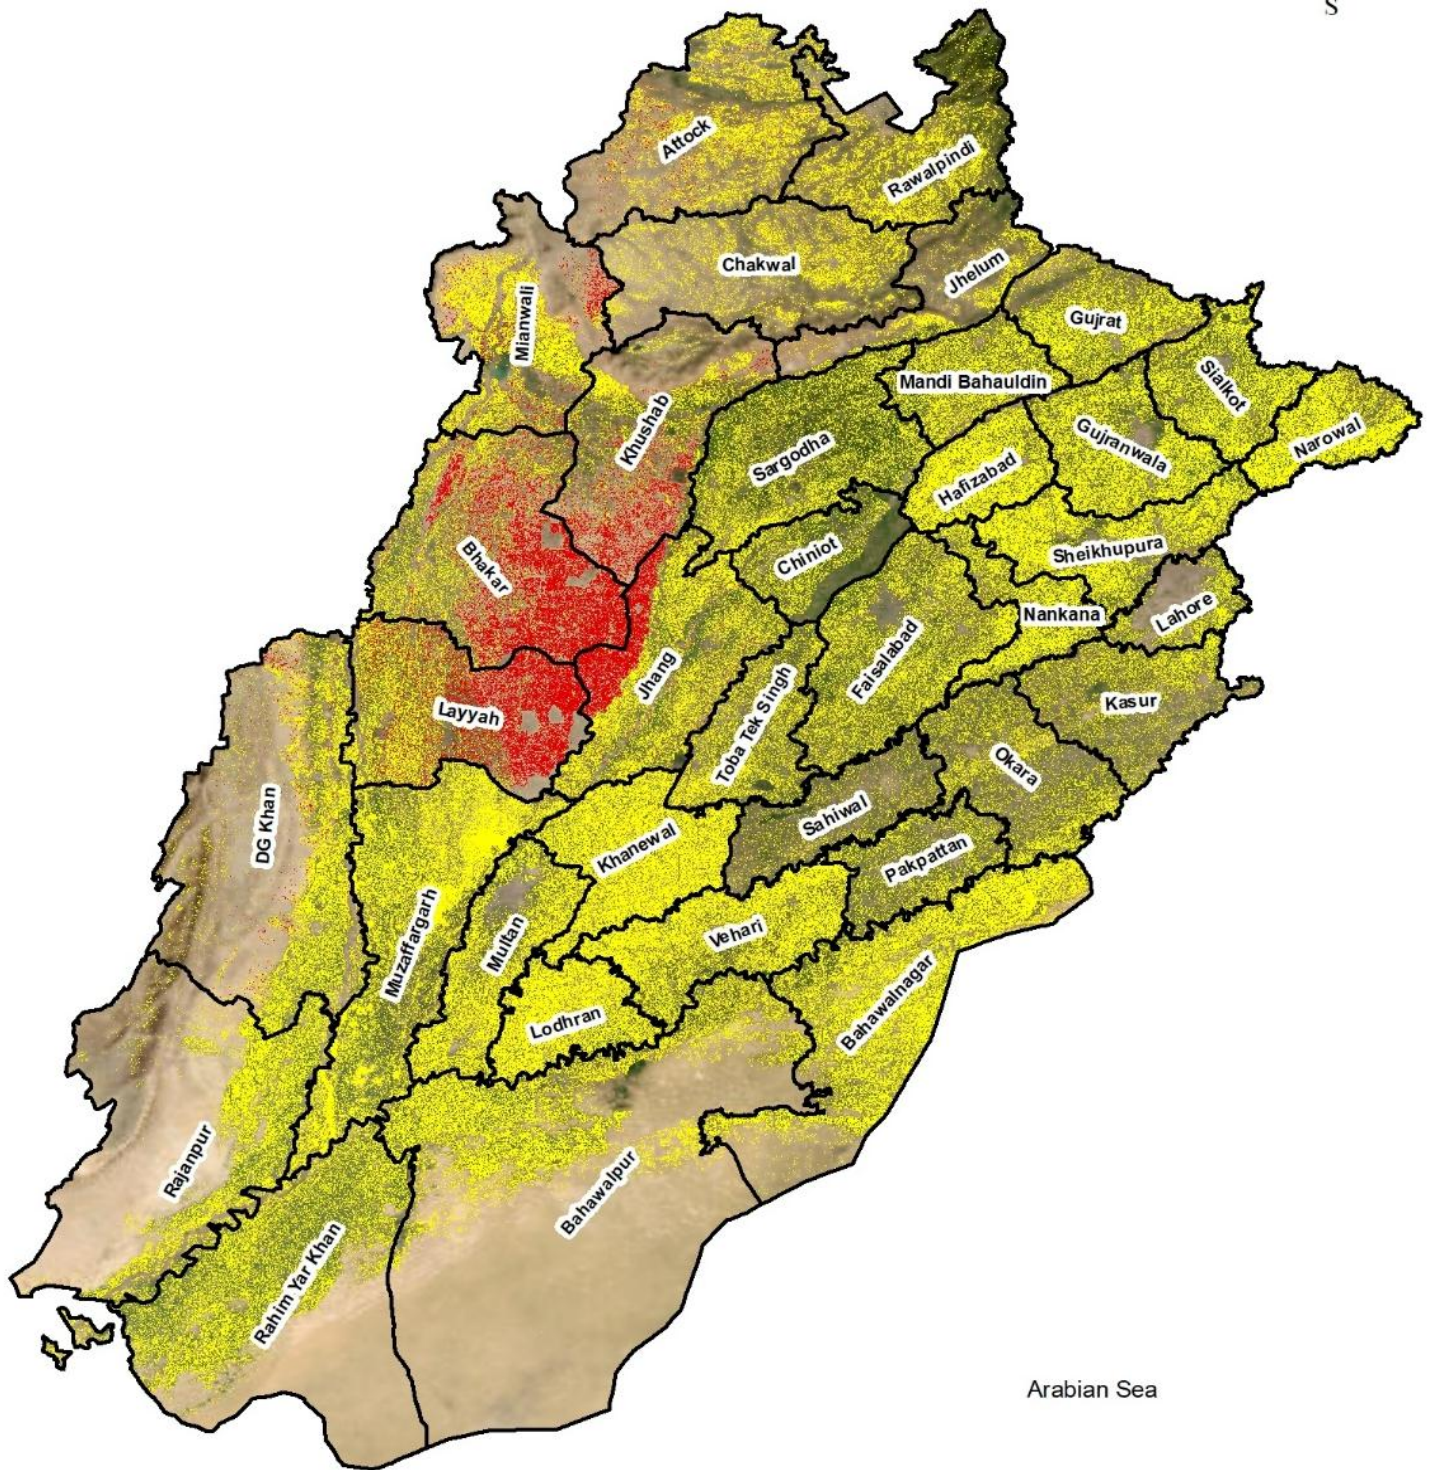

# Rabi Crops (2022-23) in Punjab

Arabian Sea

## Legend

- District Boundary
- Wheat
- Gram

0 15 30 60 90 120 Miles

# Wheat Rabi (2022-23) in Punjab

## Legend

-  District Boundary
-  Wheat