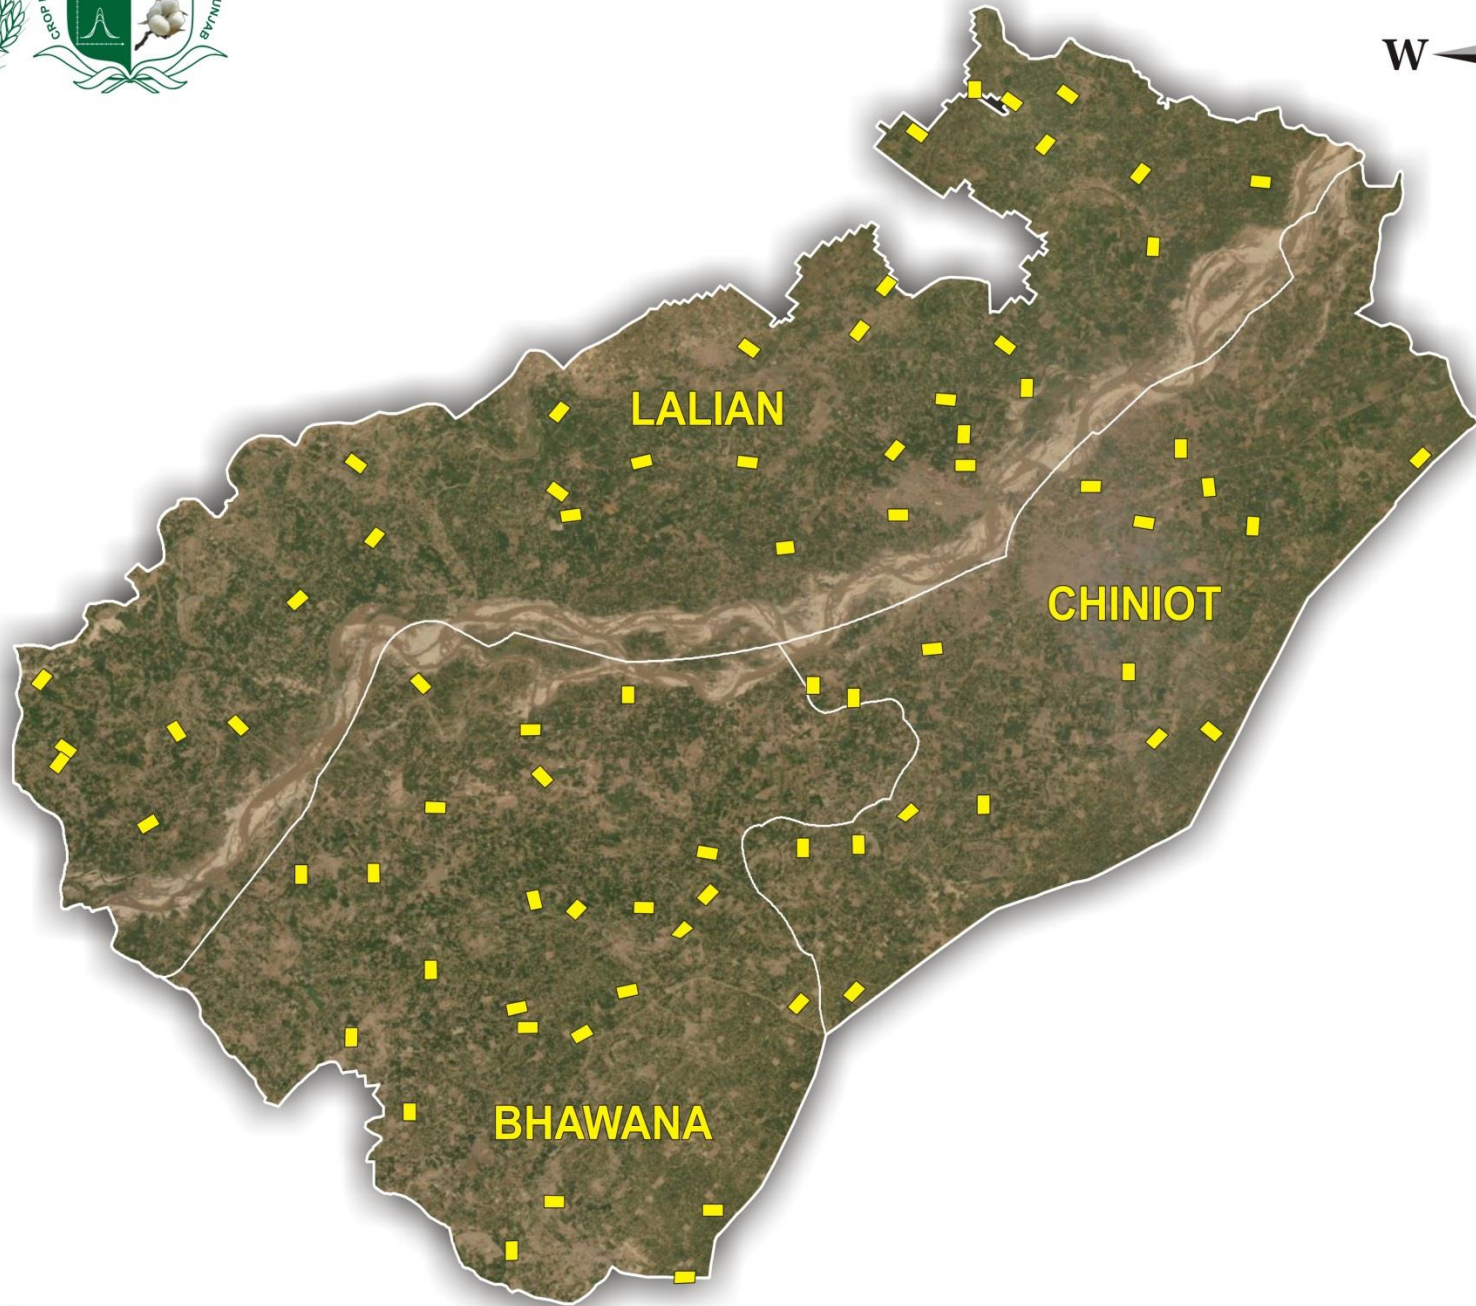

JHANG SEGMENTS

By: Abrar

CRS, PUNJAB

COMPUTER (GIS&RS) SECTION H.Q. LAHORE

T.T.SINGH SEGMENTS

By: Abrar

CRS, PUNJAB

COMPUTER (GIS&RS) SECTION HQ. LAHORE

CHINIOT SEGMENTS

By: Abrar

CRS, PUNJAB

COMPUTER (GIS&RS) SECTION HQ. LAHORE