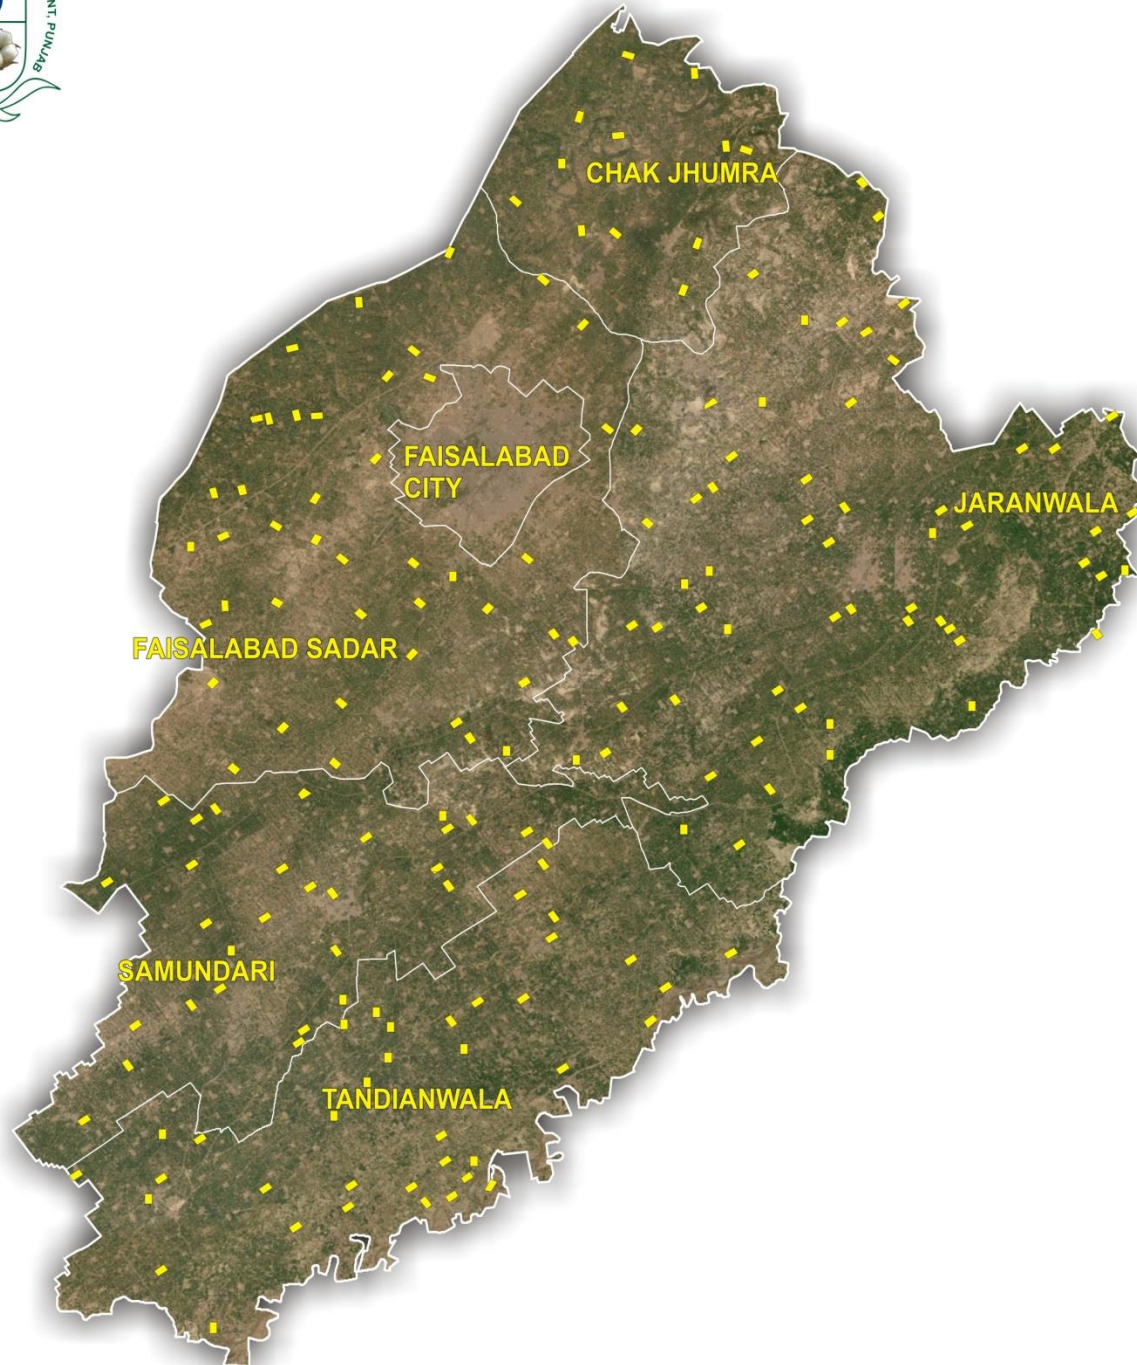

FAISALABAD DIVISION SEGMENTS

By: Abrar

CRS, PUNJAB

COMPUTER (GIS&RS) SECTION HQ. LAHORE

FAISALABAD SEGMENTS

By: Abrar

CRS, PUNJAB

COMPUTER (GIS&RS) SECTION HQ. LAHORE

JHANG SEGMENTS

By: Abrar

CRS, PUNJAB

COMPUTER (GIS&RS) SECTION H.Q. LAHORE

T.T.SINGH SEGMENTS

By: Abrar

CRS, PUNJAB

COMPUTER (GIS&RS) SECTION HQ. LAHORE

CHINIOT SEGMENTS

By: Abrar

CRS, PUNJAB

COMPUTER (GIS&RS) SECTION HQ. LAHORE