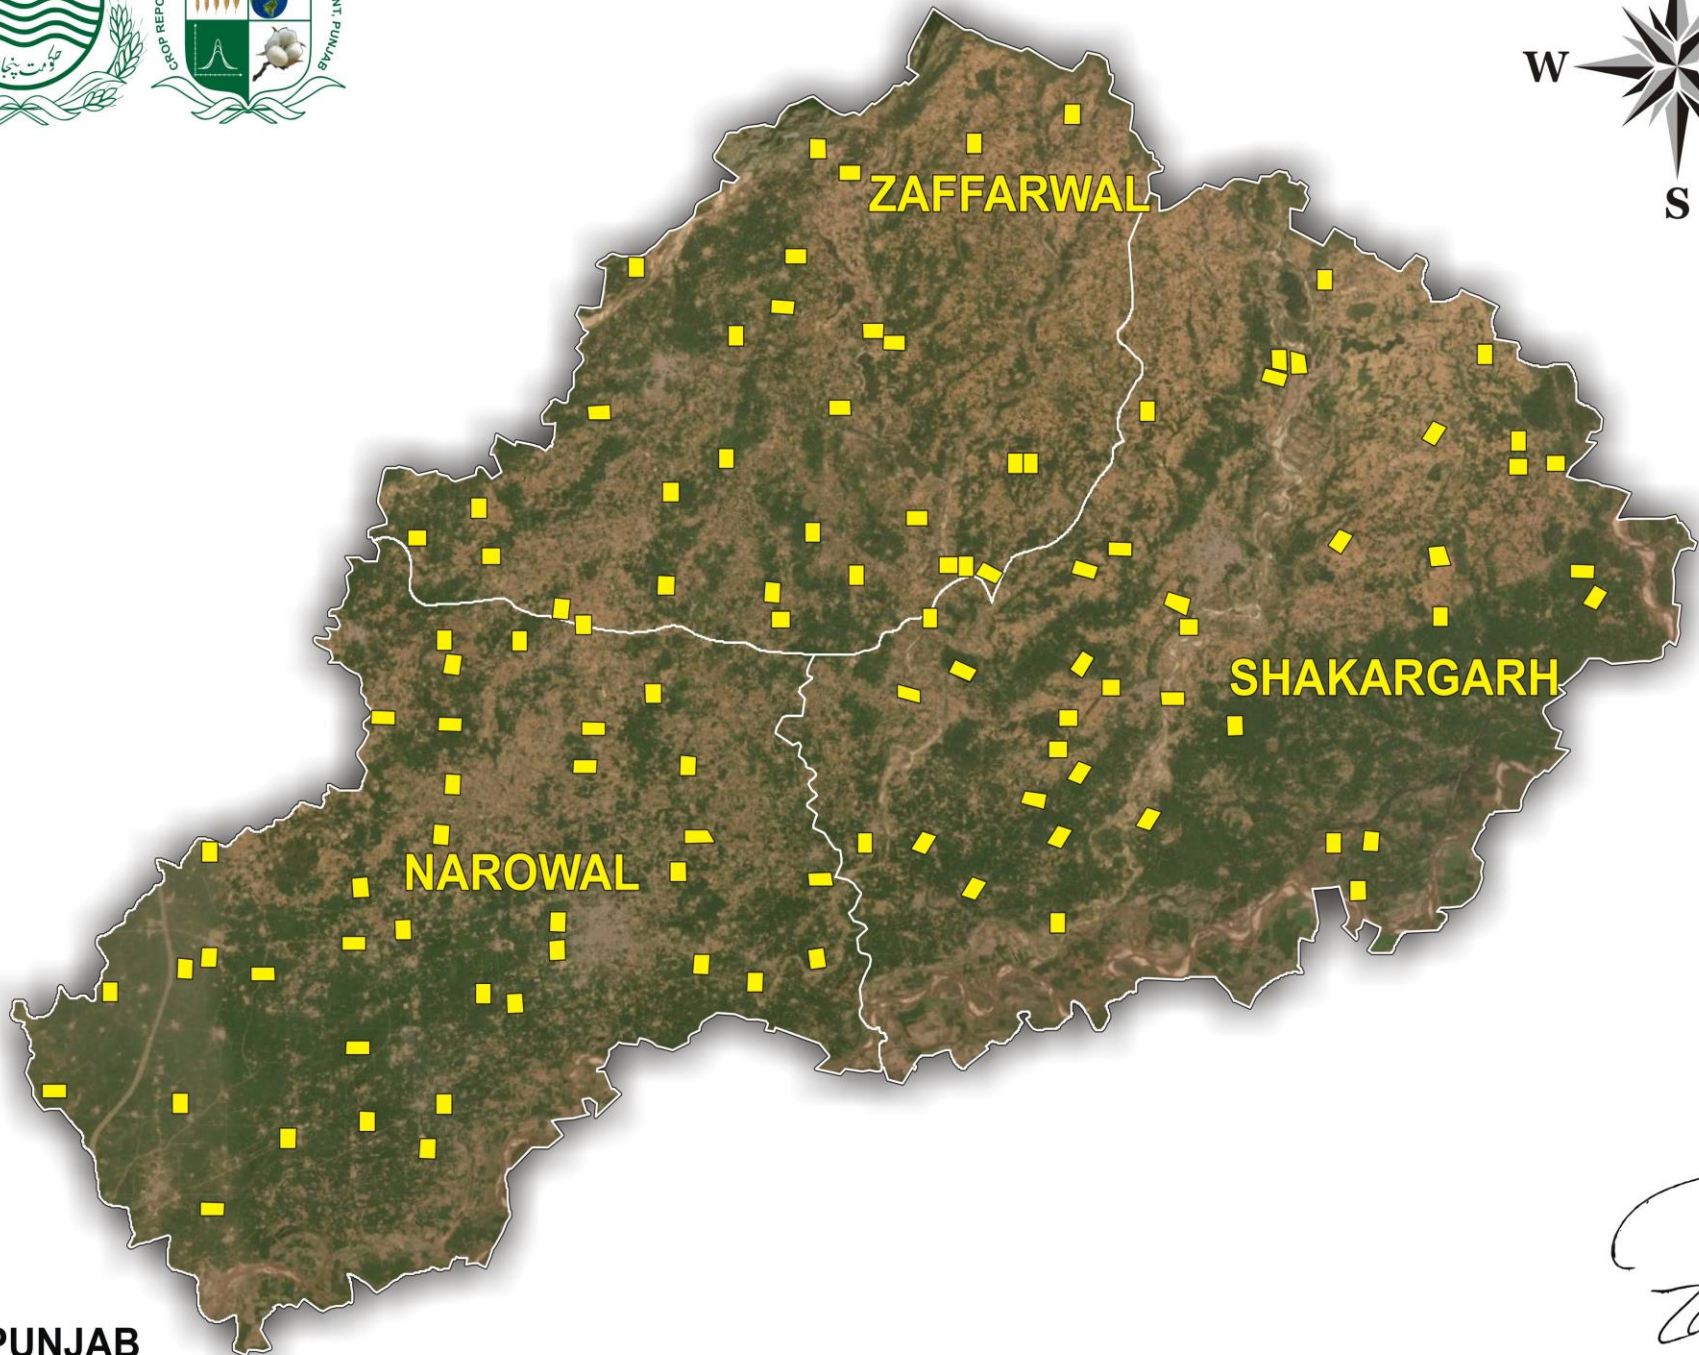

GUJRANWALA DIVISION SEGMENTS

By: Abrar

CRS, PUNJAB

COMPUTER (GIS&RS) SECTION HQ. LAHORE

GUJRANWALA SEGMENTS

By: Abrar

CRS, PUNJAB

COMPUTER (GIS&RS) SECTION HQ. LAHORE

NAROWAL SEGMENTS

By: Abrar

CRS, PUNJAB

COMPUTER (GIS&RS) SECTION H.Q. LAHORE

GUJRAT SEGMENTS

By: Abrar

CRS, PUNJAB

COMPUTER (GIS&RS) SECTION HQ. LAHORE