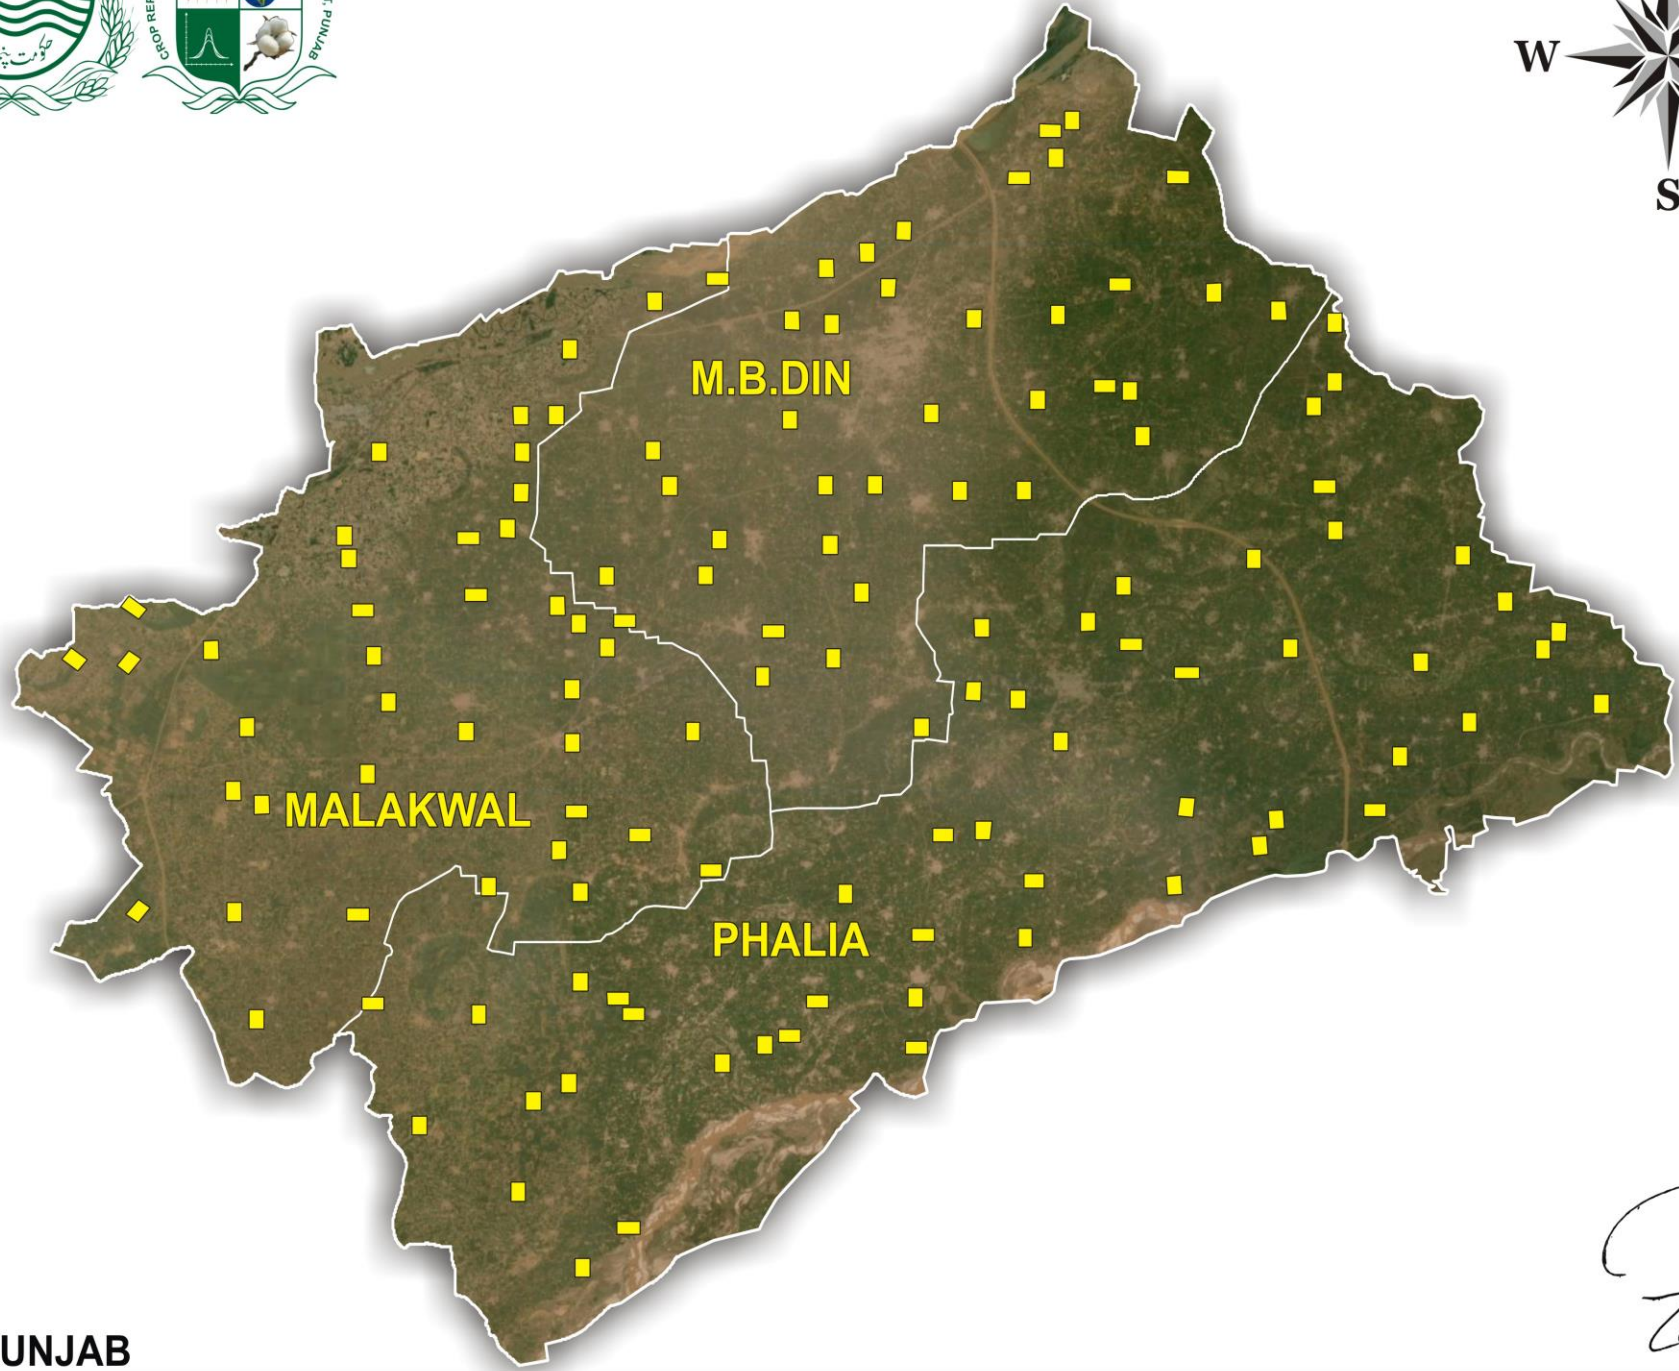

M.B.DIN SEGMENTS

By: Abrar

CRS, PUNJAB

COMPUTER (GIS&RS) SECTION HQ. LAHORE