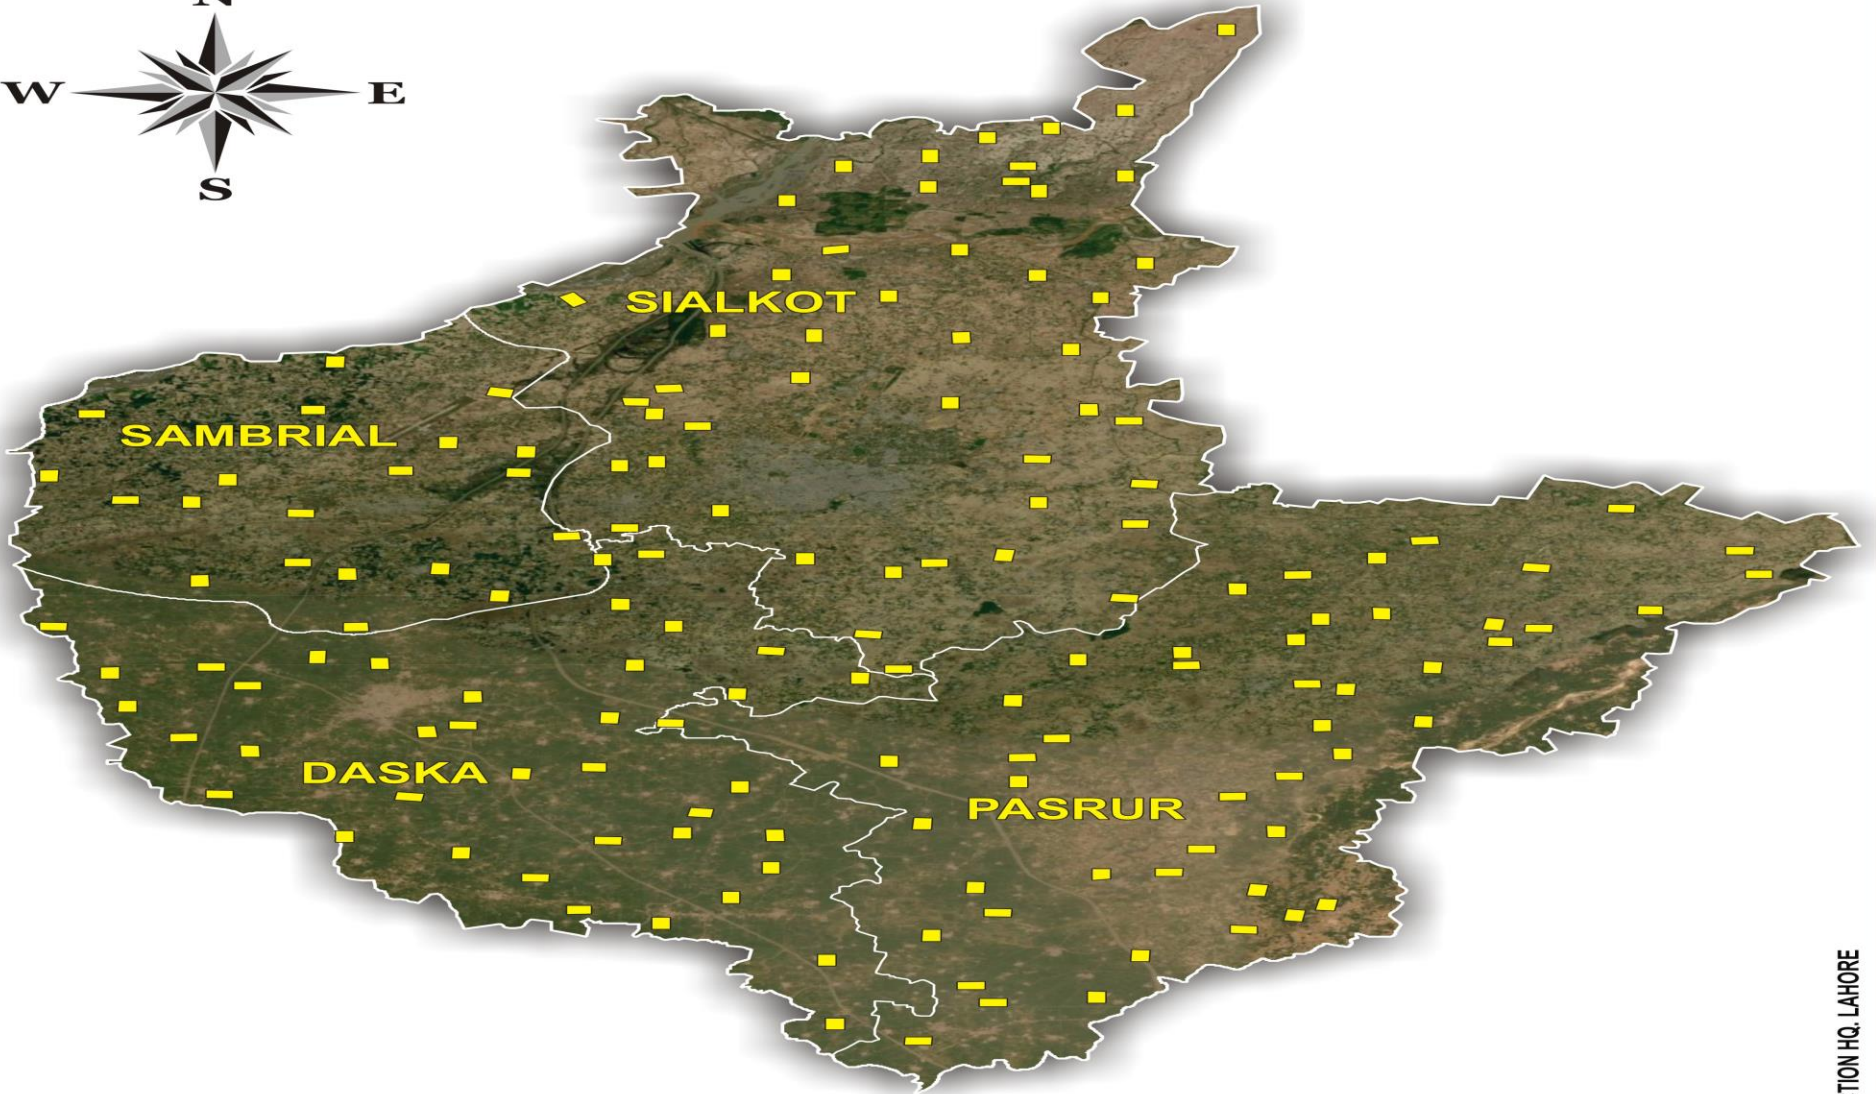

SIALKOT SEGMENTS

By: Abrar

CRS, PUNJAB

COMPUTER (GIS&RS) SECTION HQ. LAHORE