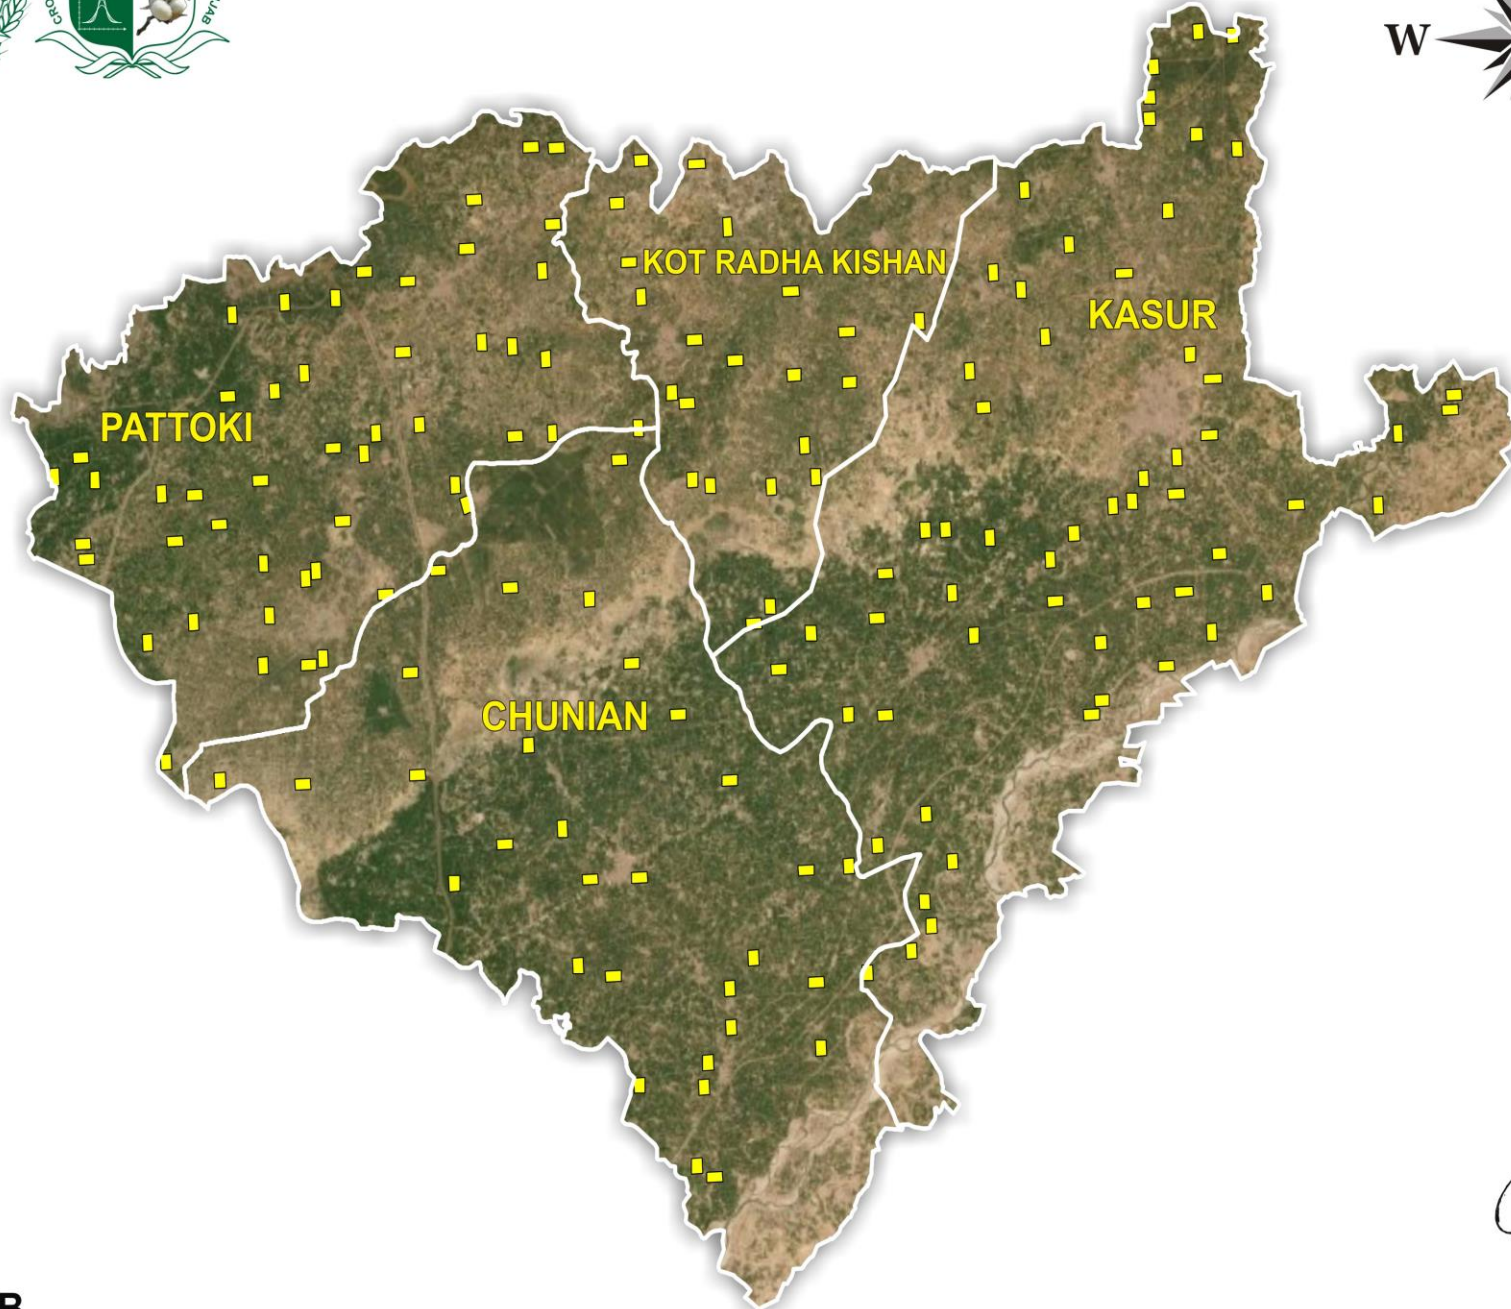

LAHORE DIVISION SEGMENTS

By: Abrar

CRS, PUNJAB

COMPUTER (GIS&RS) SECTION HQ.

LAHORE SEGMENTS

By: Abrar

CRS, PUNJAB

COMPUTER (GIS&RS) SECTION HQ. LAHORE

KASUR SEGMENTS

By: Abrar

CRS, PUNJAB

COMPUTER (GIS&RS) SECTION HQ. LAHORE

SHEIKHUPURA SEGMENTS

By: Abrar

CRS, PUNJAB

COMPUTER (GIS&RS) SECTION HQ. LAHORE

NANKANA SAHIB SEGMENTS

By: Abrar

CRS, PUNJAB

COMPUTER (GIS&RS) SECTION HQ. LAHORE