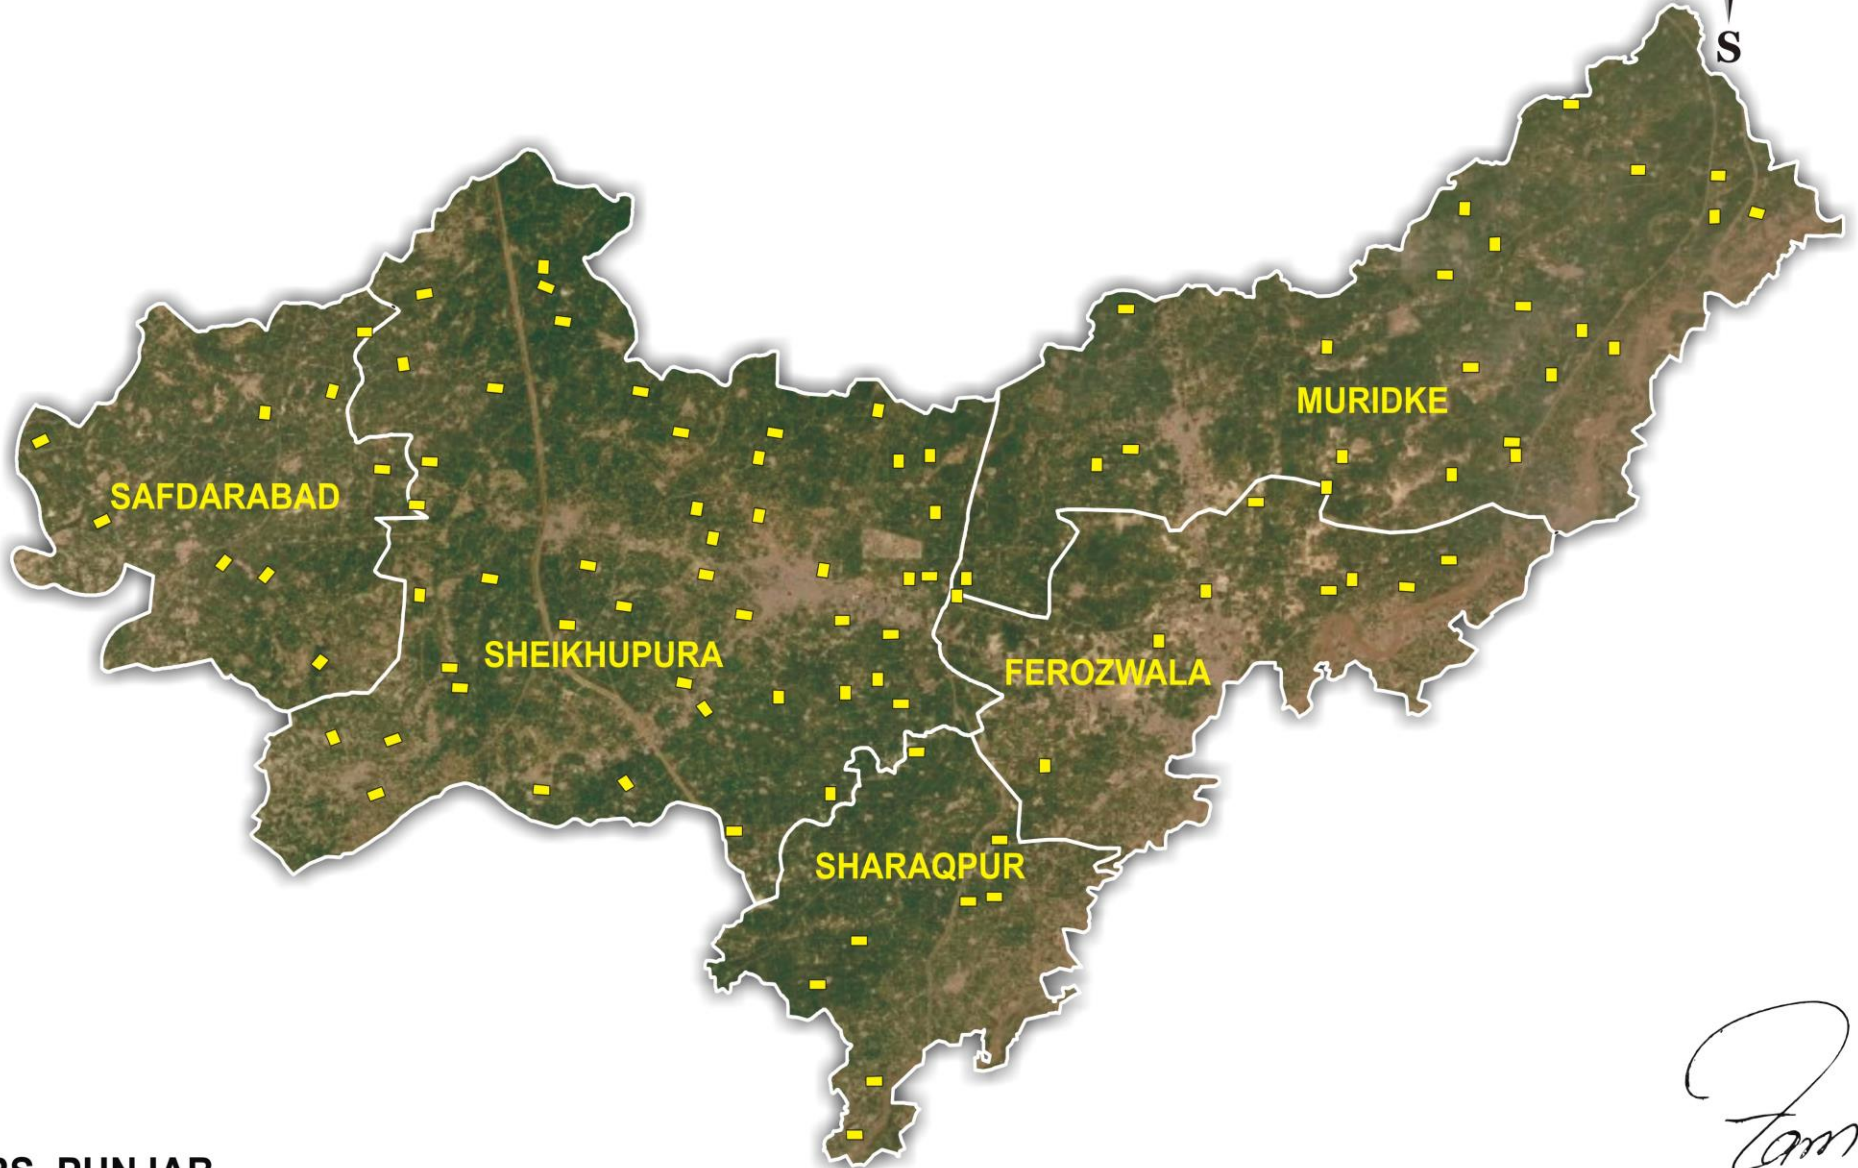

KASUR SEGMENTS

By: Abrar

CRS, PUNJAB

COMPUTER (GIS&RS) SECTION HQ. LAHORE

SHEIKHUPURA SEGMENTS

By: Abrar

CRS, PUNJAB

COMPUTER (GIS&RS) SECTION HQ. LAHORE