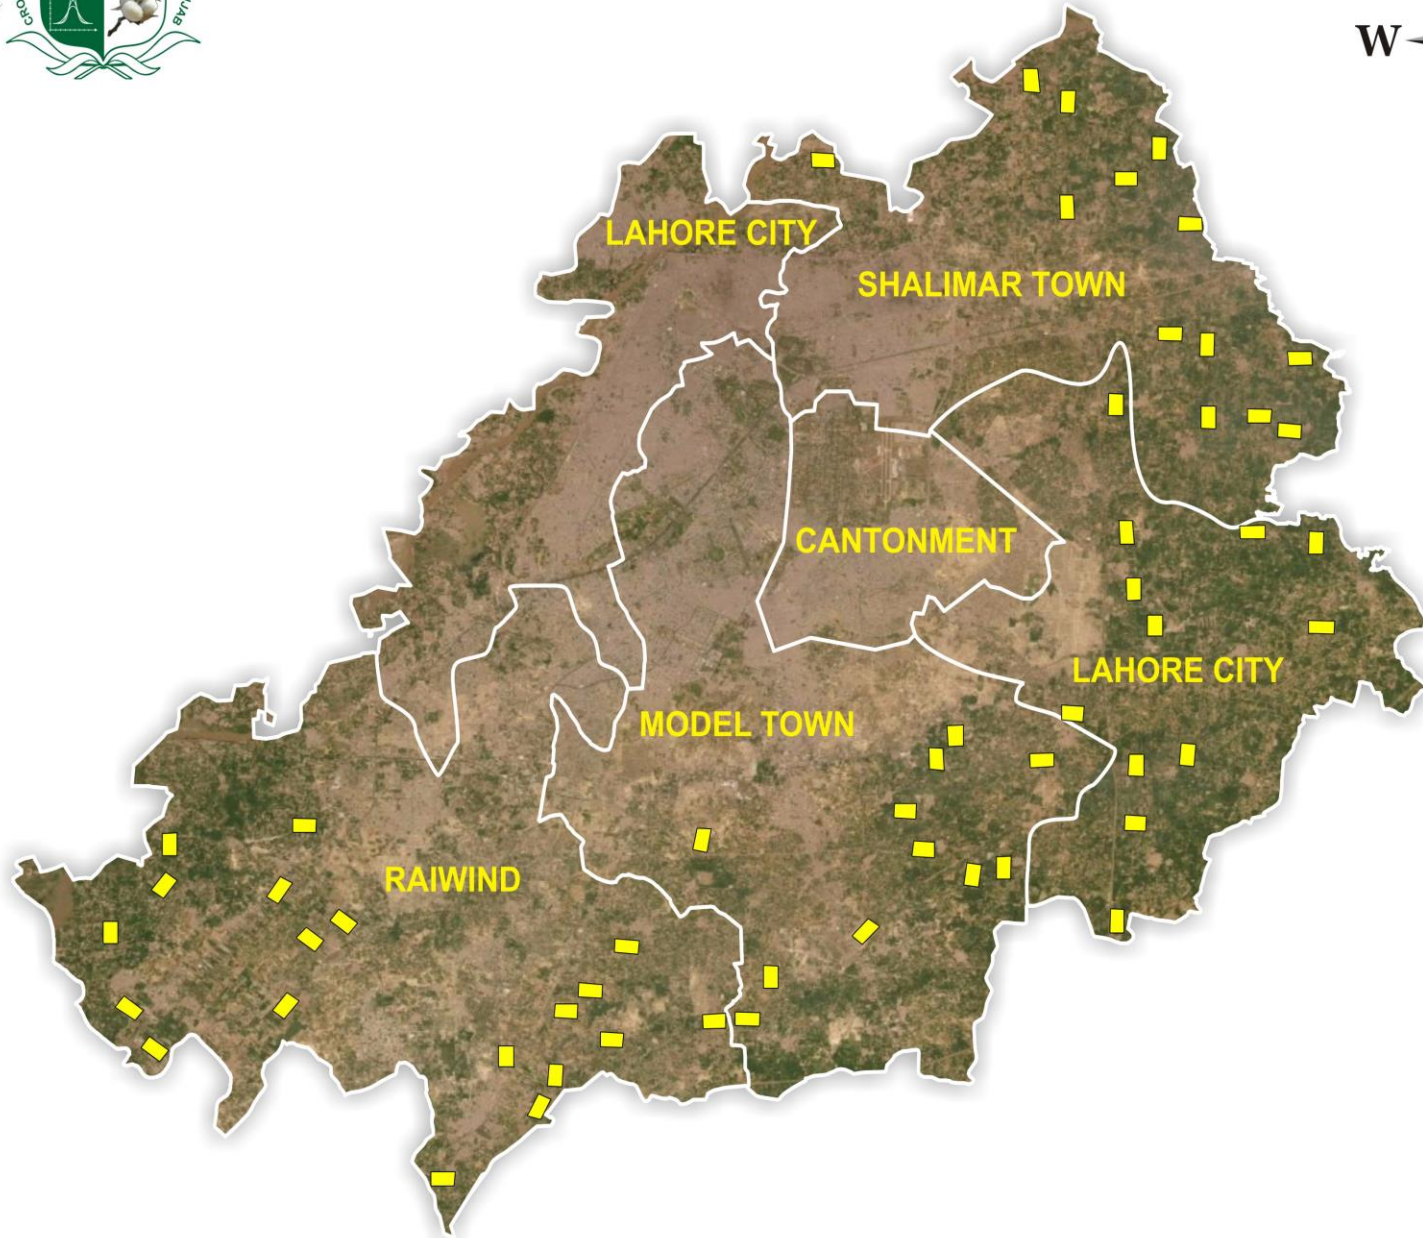

LAHORE DIVISION SEGMENTS

By: Abrar

CRS, PUNJAB

COMPUTER (GIS&RS) SECTION HQ.

LAHORE SEGMENTS

By: Abrar

CRS, PUNJAB

COMPUTER (GIS&RS) SECTION HQ. LAHORE

KASUR SEGMENTS

By: Abrar

CRS, PUNJAB

COMPUTER (GIS&RS) SECTION HQ. LAHORE

SHEIKHUPURA SEGMENTS

By: Abrar

CRS, PUNJAB

COMPUTER (GIS&RS) SECTION HQ. LAHORE

NANKANA SAHIB SEGMENTS

By: Abrar

CRS, PUNJAB

COMPUTER (GIS&RS) SECTION HQ. LAHORE