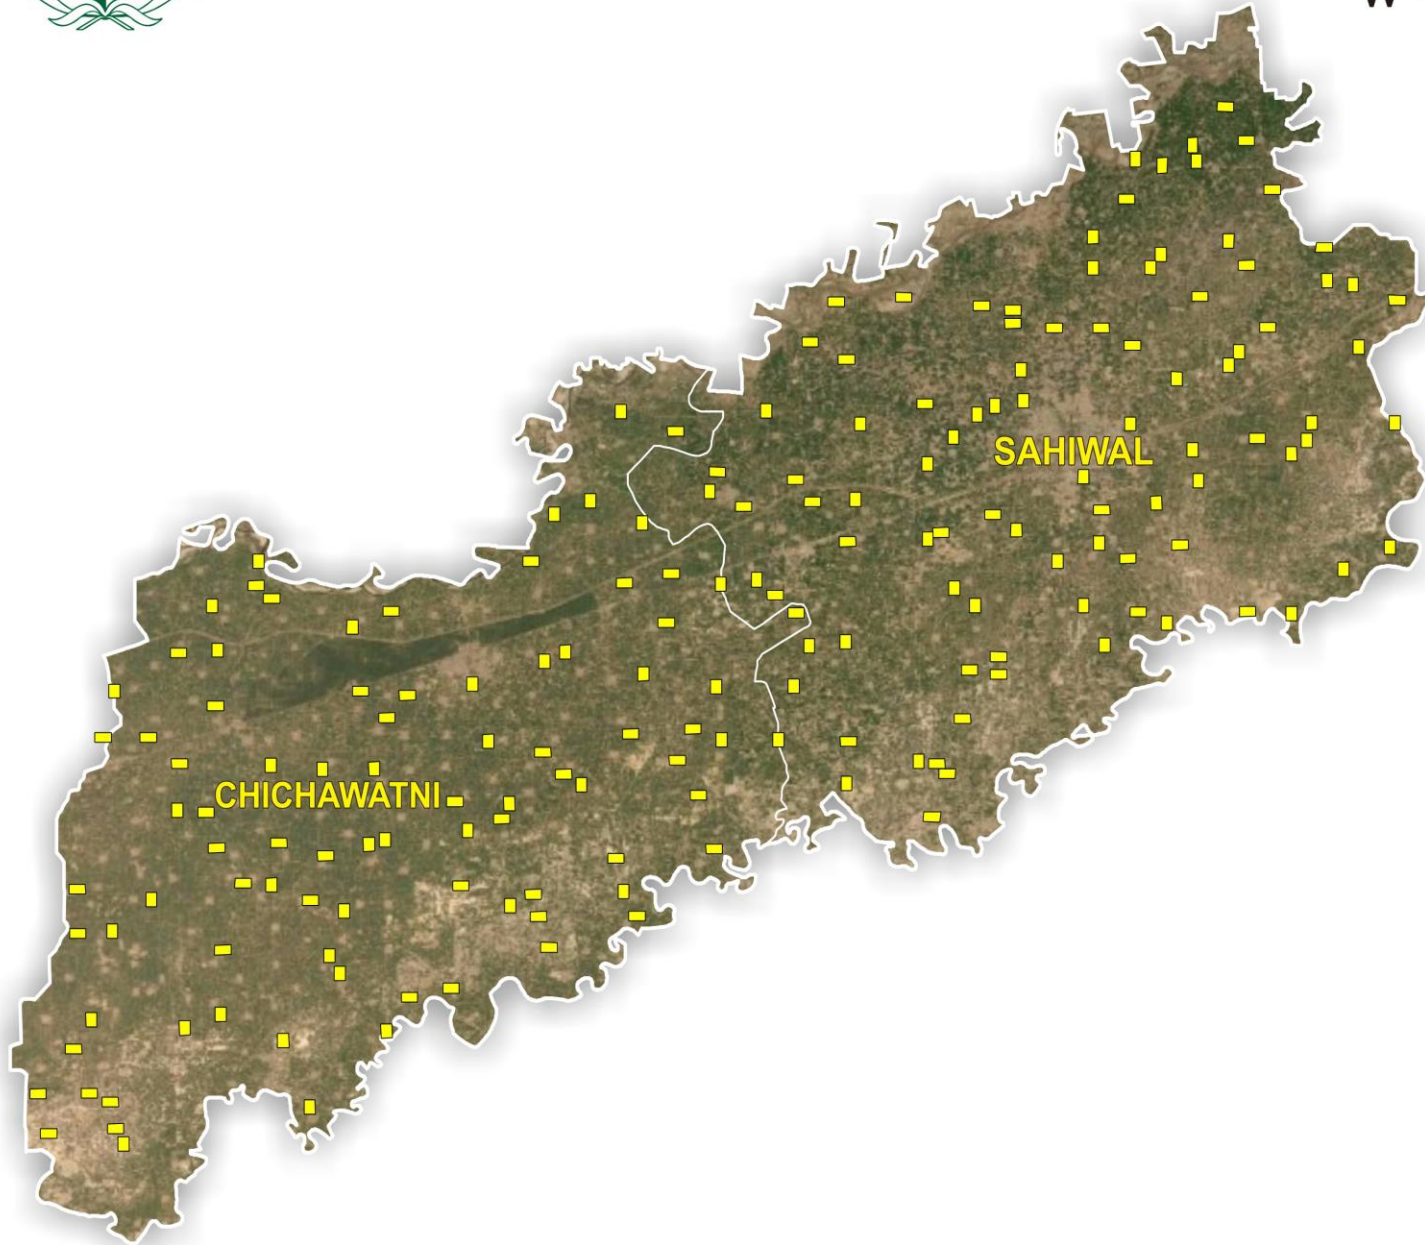

SAHIWAL DIVISION SEGMENTS

By: Abrar

CRS, PUNJAB

COMPUTER (GIS&RS) SECTION HQ. LAHORE

SAHIWAL SEGMENTS

By: Abrar

CRS, PUNJAB

COMPUTER (GIS&RS) SECTION HQ. LAHORE

OKARA SEGMENTS

By: Abrar

CRS, PUNJAB

COMPUTER (GIS&RS) SECTION HQ. LAHORE

PAKPATTAN SEGMENTS

By: Abrar

CRS, PUNJAB

COMPUTER (GIS&RS) SECTION HQ. LAHORE