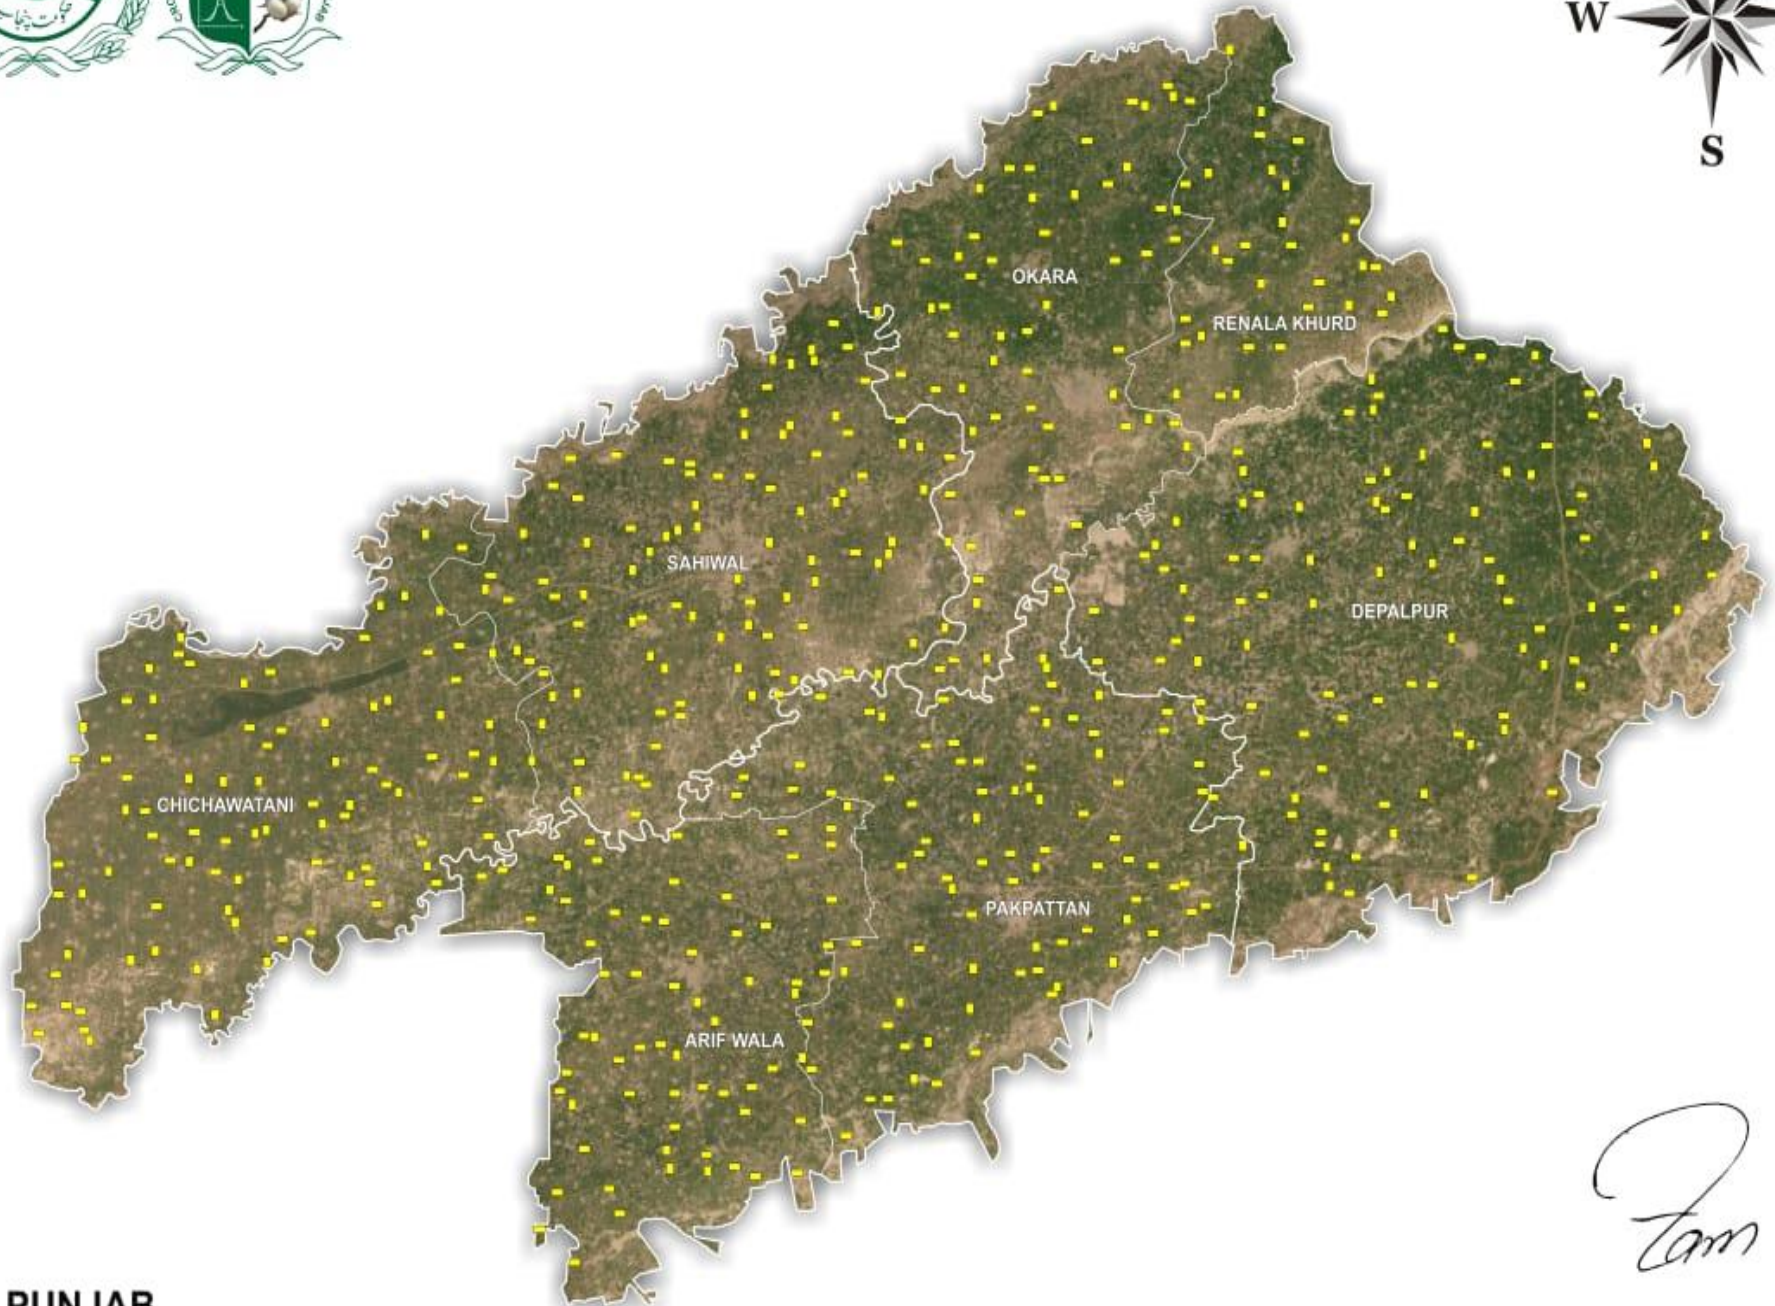

SAHIWAL DIVISION SEGMENTS

By: Abrar

CRS, PUNJAB

COMPUTER (GIS&RS) SECTION HQ. LAHORE

SAHIWAL SEGMENTS

By: Abrar

CRS, PUNJAB

COMPUTER (GIS&RS) SECTION HQ. LAHORE

OKARA SEGMENTS

By: Abrar

CRS, PUNJAB

COMPUTER (GIS&RS) SECTION HQ. LAHORE

PAKPATTAN SEGMENTS

By: Abrar

CRS, PUNJAB

COMPUTER (GIS&RS) SECTION HQ. LAHORE